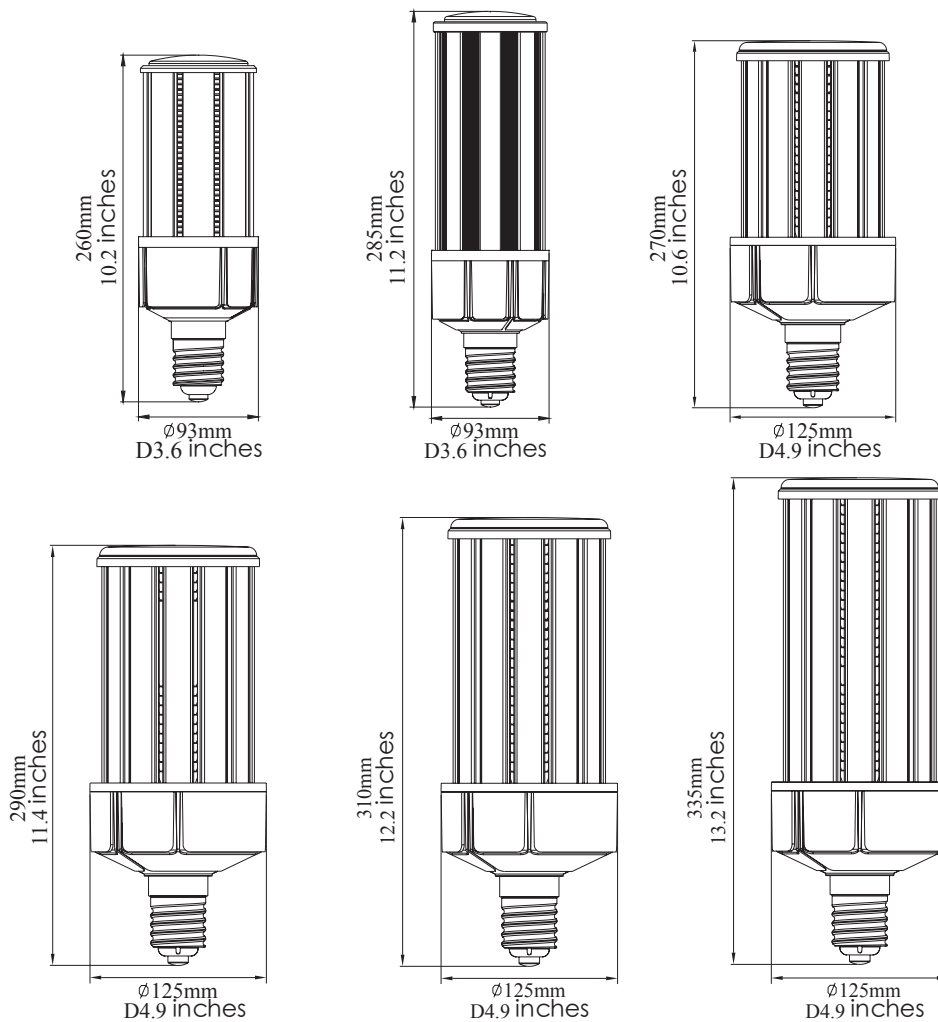

LED CORN LIGHT SERIES

SES-CL1B

40W | 60W | 80W
100W | 120W | 150W

Technical Specifications

Watts:	40W 60W 80W 100W 120W 150W
Size:	See Reverse
Lumen Output:	5600lm 8400lm 11,200lm 14,000lm 16,800lm 21,000lm
CCT:	Cool White 5700K
Beam Angle:	360°
Voltage:	AC100-240V
Qualifications:	DLC CE cUL RoHS
CRI:	≥80Ra
PF:	0.9
IP Rate:	IP64
Lifespan:	50,000 hours

RoHS

Dimensional Diagrams (in.)

Model Numbers

SES-CL1B-40W-5700E39

SES-CL1B-60W-5700E39

SES-CL1B1-80W-5700

SES-CL1B1-100W-5700

SES-CL1B1-120W-5700