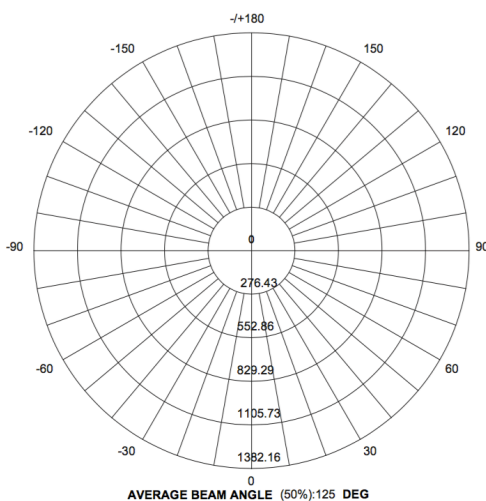

LED PANEL LIGHT SERIES

SES-P4
50W

SES-P7
75W

Technical Specifications

Watts:	50W 75W
Size:	See Reverse
Lumen Output:	5500lm 8250lm
CCT:	Warm White 3000K Cool White 5000K Cool White 5700K
Voltage:	AC100-240V
Qualifications:	DLC UL cUL CE FCC RoHS
CRI:	>80Ra
PF:	>0.9
Lifespan:	50,000 hours
Options:	Dimmable

Dimensional Diagrams (in.)

Photometrics

P5
50W

P7
75W

Model Numbers

SES-P4-3000-50	SES-P7-3000-75
SES-P4-5000-50	SES-P7-5000-75
SES-P4-5700-50	SES-P7-5700-75