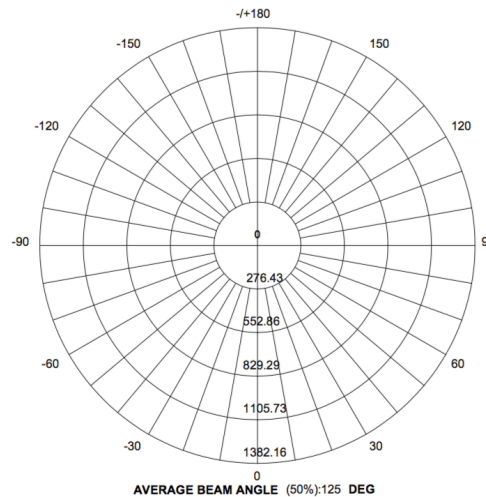

LED PANEL LIGHT SERIES

SES-P4
50W

SES-P7
75W

Technical Specifications

Watts:	50W 75W
Size:	See Reverse
Lumen Output:	5500lm 8250lm
CCT:	Warm White 3000K Cool White 5000K Cool White 5700K
Voltage:	AC100-240V
Qualifications:	DLC UL cUL CE FCC RoHS
CRI:	>80Ra
PF:	>0.9
Lifespan:	50,000 hours
Options:	Dimmable

Dimensional Diagrams (in.)

Photometrics

P5
50W

P7
75W

Model Numbers

SES-P4-3000-50	SES-P7-3000-75
SES-P4-5000-50	SES-P7-5000-75
SES-P4-5700-50	SES-P7-5700-75