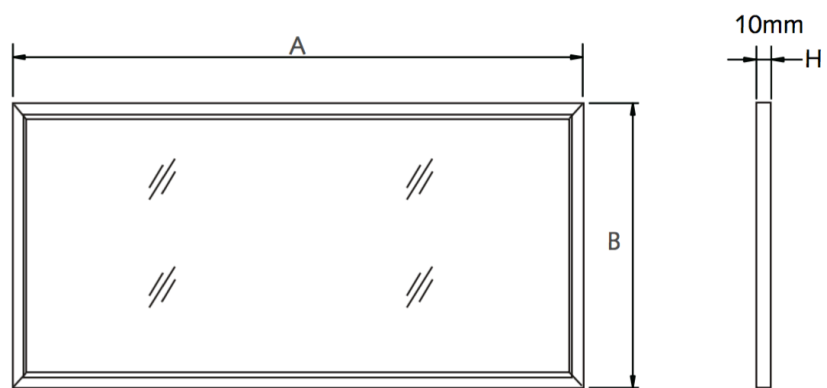

LED PANEL LIGHT SERIES

SES-P4
50W

SES-P7
75W

Technical Specifications

Watts:	50W 75W
Size:	See Reverse
Lumen Output:	5500lm 8250lm
CCT:	Warm White 3000K Cool White 5000K Cool White 5700K
Voltage:	AC100-240V
Qualifications:	DLC UL cUL CE FCC RoHS
CRI:	>80Ra
PF:	>0.9
Lifespan:	50,000 hours
Options:	Dimmable

Dimensional Diagrams (in.)

Photometrics

P5
50W

P7
75W

Model Numbers

SES-P4-3000-50	SES-P7-3000-75
SES-P4-5000-50	SES-P7-5000-75
SES-P4-5700-50	SES-P7-5700-75