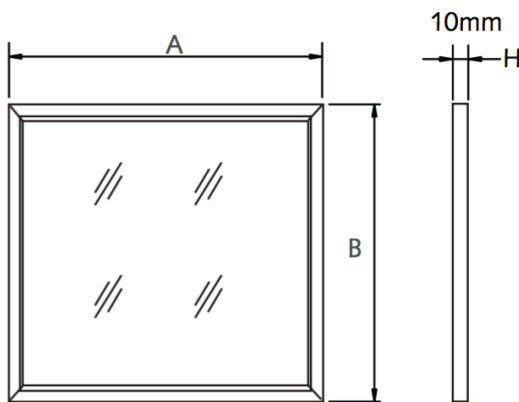

Features

SARIN Energy is proud of its high efficient LED Panel Light series. This revolutionary product adopts the latest technology, replacing traditional lights with energy-efficient LEDs. These lights are suitable for broad applications and will reduce energy bills to provide significant energy savings.

Dimensional Diagrams (in.)