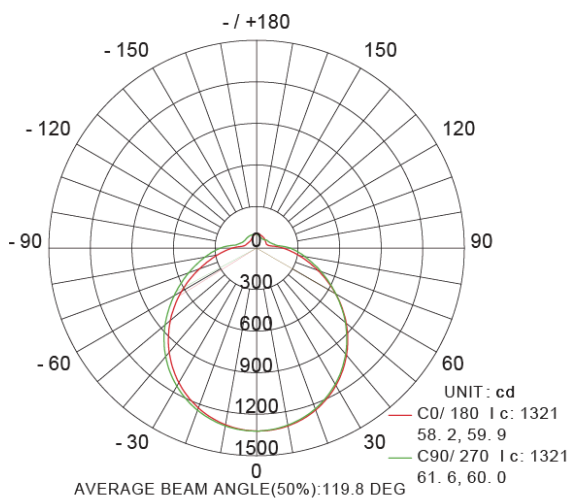

### Technical Specifications

Watts: 57W

Size: 4'x10.19"x3.39"

Lumen Output: 4500lm

CCT: Warm White | 4000K

Voltage: 120Vac

Qualifications: UL | cUL | ES

CRI: >80Ra

## Dimensional Diagrams (in.)

## Photometrics