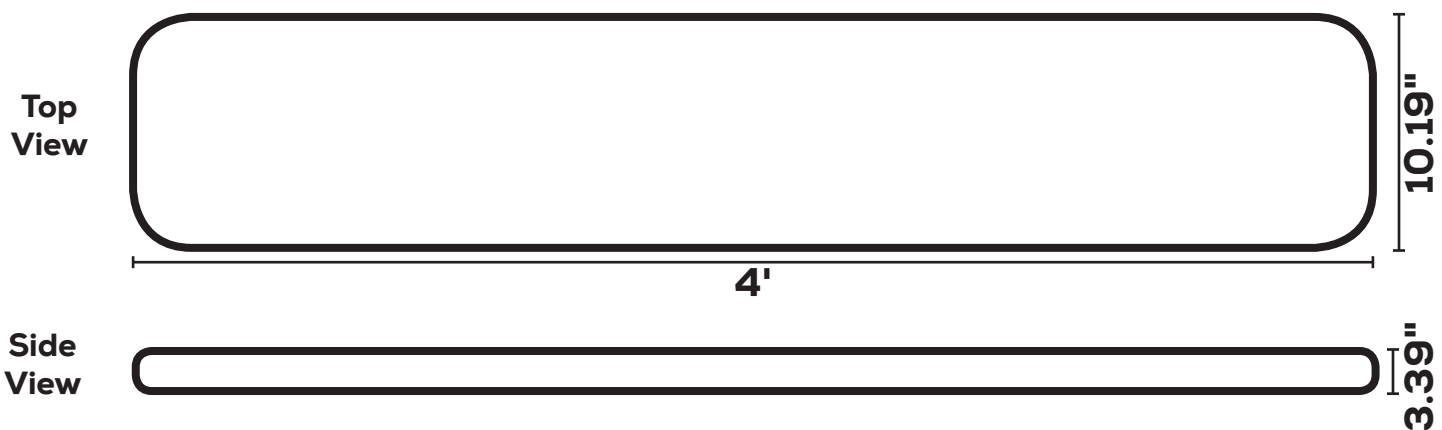

### Technical Specifications

Watts: 57W

Size: 4'x10.19"x3.39"

Lumen Output: 4500lm

CCT: Warm White | 4000K

Voltage: 120Vac

Qualifications: UL | cUL | ES

CRI: >80Ra

## Dimensional Diagrams (in.)