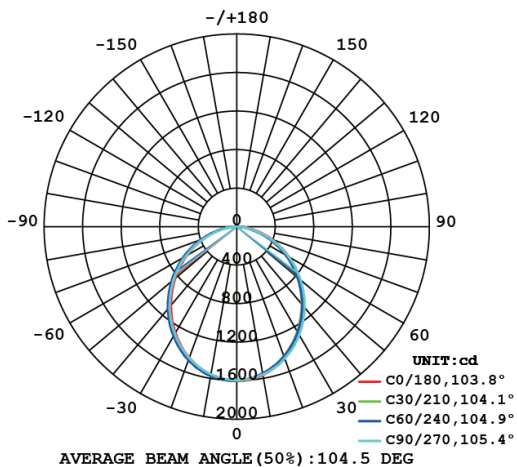

### Technical Specifications

Watts:	48W
Size:	See Reverse
Lumen Output:	4000lm
CCT:	Natural White   3000K Warm White   4000K Cool White   5000K
Voltage:	120Vac,60Hz
Qualifications:	ETL   cETL   Energy Star
CRI:	>80Ra
PF:	0.95
IP Rate:	IP20
Lifespan:	35,000 hours

## Dimensional Diagrams (in.)

## Photometrics