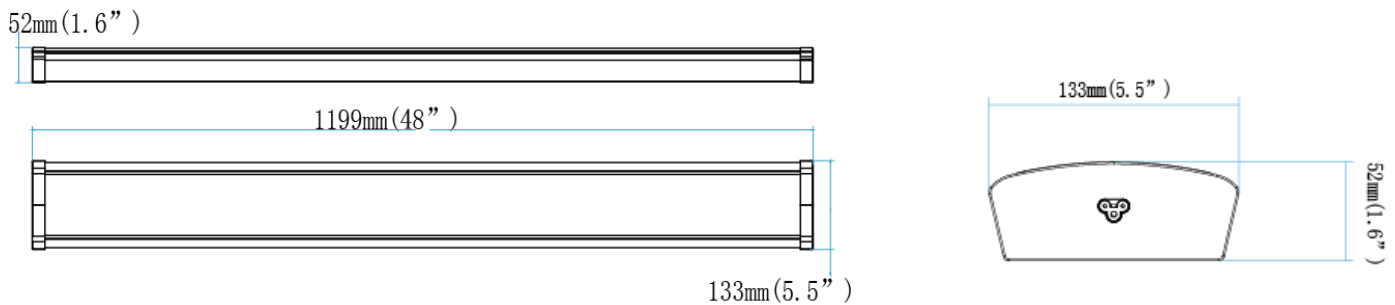

Dimensional Diagrams (in.)