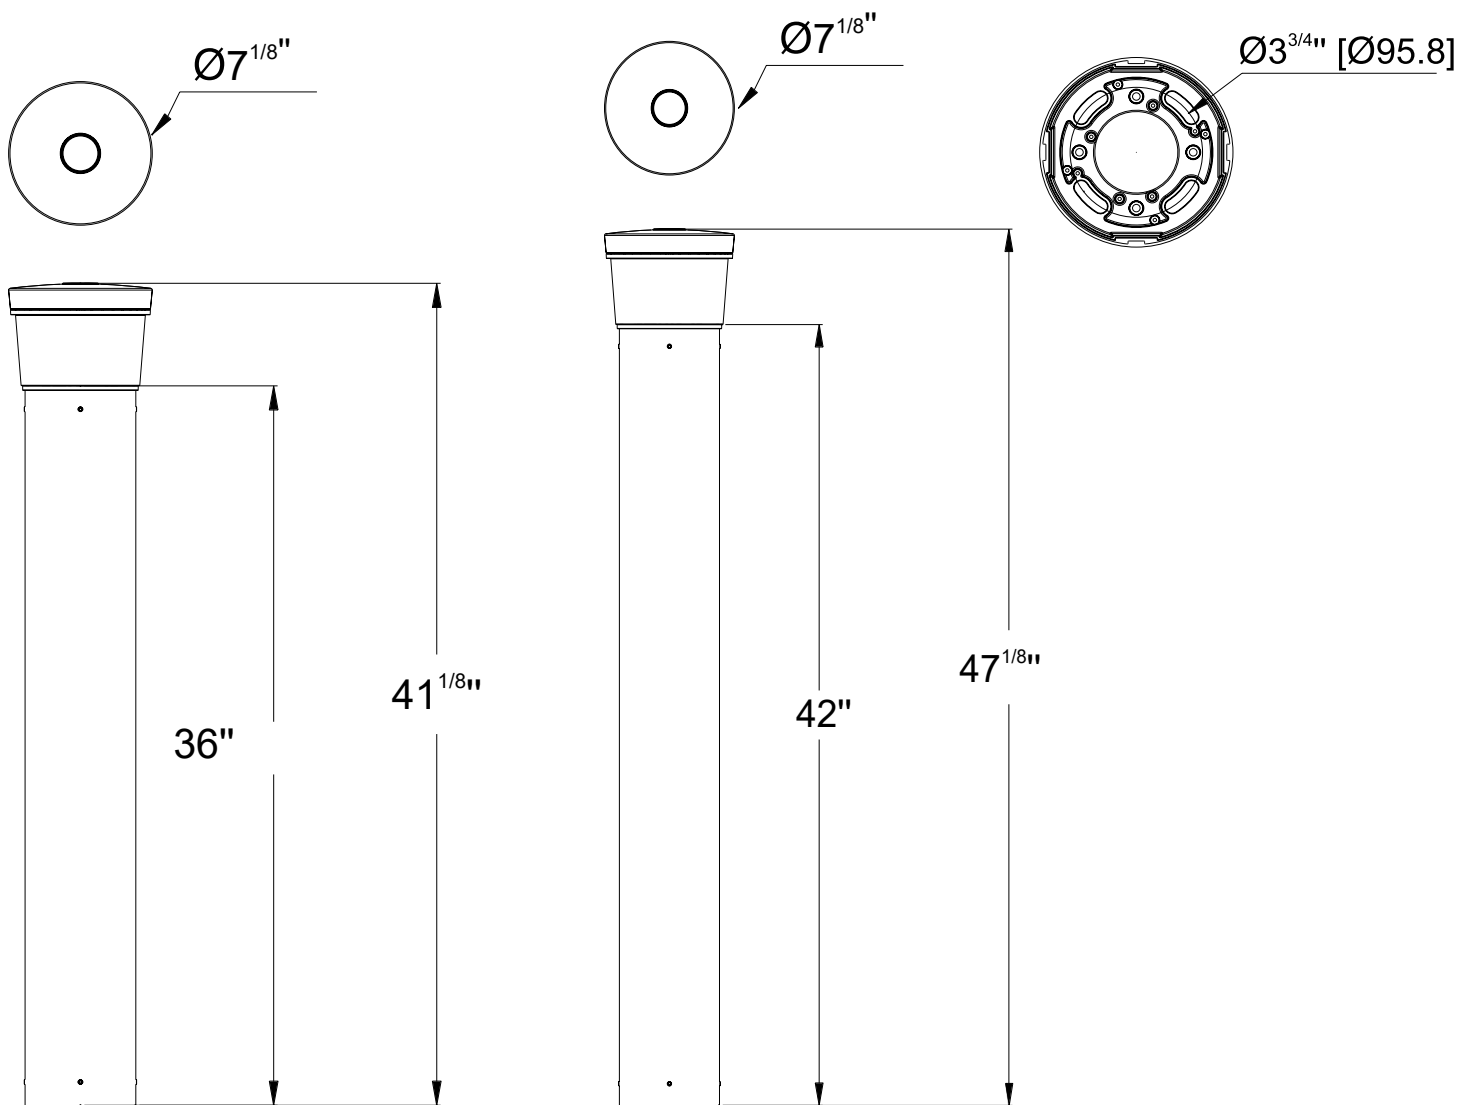

### Technical Specifications

Size:	See Diagrams
Watts:	20W
Lumen:	1,800lm
Adjustable CCT:	3000K + 4000K + 5000K
Voltage:	AC100-277V
Dimmable:	No
Beam Angle:	360°
CRI:	>70
PF:	0.9
IP Rate:	IP65
Materials:	Aluminum, PC
Housing Color:	Bronze, Clear
Lifespan:	50,000 hours

## Dimensions

## Model Numbers

#10289-A: SES-BLW20-CCT-20-HEAD

#10289-C: SES-BLW20-CCT-20-POLE-36

#10289-B: SES-BLW20-CCT-20-POLE-42