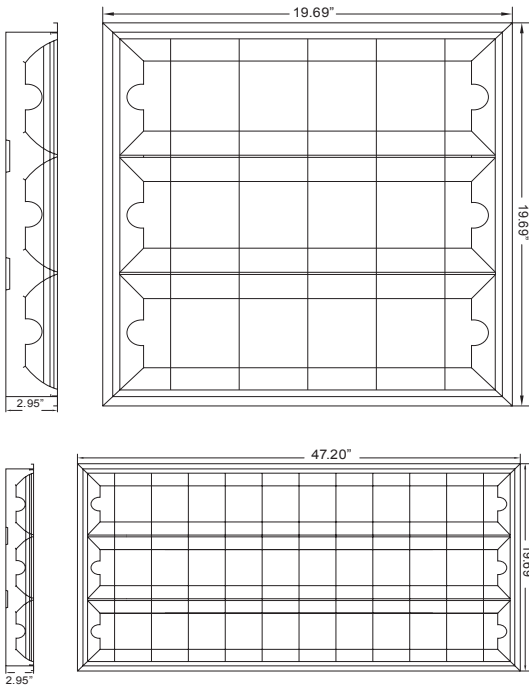

LED LIGHTING FIXTURE SERIES

SES-2FTANT SES-4FTANT

Technical Specifications

Size:	2x2' 2x4'
Input Voltage:	90-277V
Material:	I-Shaped Mirror Aluminum