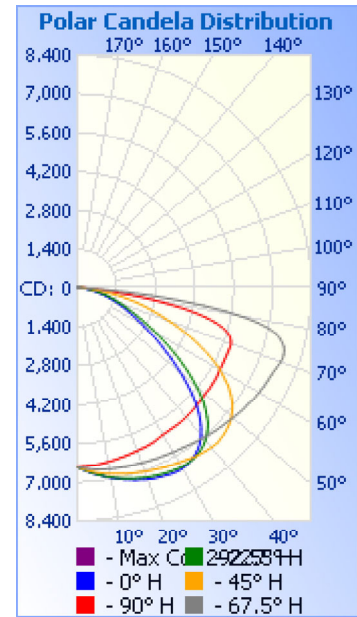

Photometrics Pro

Luminaire Photometric Report

Filename: Shoebox SB7 200W T3 - 480V
Manufacturer: SARIN Energy Inc
Luminaire: SES-SB7-4000-200-T3-480V
Lamp Output: 1 lamp, rated Lumens/lamp: 25611.2
Max Candela: 8,375.9 at Horizontal: 292.5°, Vertical: 71°
Input Wattage: 200.88
Luminous Opening: Point
Test Lab: Shenzhen Belling Test Laboratory
Photometry : Type C
Nema Type: 7 X 7

| Roadway Summary | | |
|------------------------|------------------|--------|
| Cutoff Classification: | NONCUTOFF | |
| Distribution: | TYPE III, MEDIUM | |
| Max Cd, 90 Deg Vert: | 51.0 | |
| Max Cd, 80 to <90 Deg: | 6,532.3 | |
| | Lumens | % Lamp |
| Downward Street Side: | 15,595.2 | 60.9% |
| Downward House Side: | 9,833.3 | 38.4% |
| Downward Total: | 25,428.5 | 99.3% |
| Upward Street Side: | 87.4 | 0.3% |
| Upward House Side: | 95.2 | 0.4% |
| Upward Total: | 182.7 | 0.7% |
| Total Lumens: | 25,611.1 | 100% |

| Flood Summary | | | | |
|---------------|------------|----------|-------------------|-----------------|
| | Efficiency | Lumens | Horizontal Spread | Vertical Spread |
| Field (10%): | 98% | 25,089.8 | 166.6 | 157.8 |
| Beam (50%): | 78% | 19,971.9 | 153.2 | 111.2 |
| Total: | 100% | 25,599.5 | | |

| Zonal Lumen Summary | | | |
|---------------------|----------|--------|-------------|
| Zone | Lumens | % Lamp | % Luminaire |
| 0-30 | 5,332.5 | 20.8% | 20.8% |
| 0-40 | 9,150.7 | 35.7% | 35.7% |
| 0-60 | 17,892.5 | 69.9% | 69.9% |
| 60-90 | 7,534.6 | 29.4% | 29.4% |
| 70-100 | 3,656.8 | 14.3% | 14.3% |
| 90-120 | 97.6 | 0.4% | 0.4% |
| 0-90 | 25,427.0 | 99.3% | 99.3% |
| 90-180 | 182.6 | 0.7% | 0.7% |
| 0-180 | 25,609.7 | 100% | 100% |