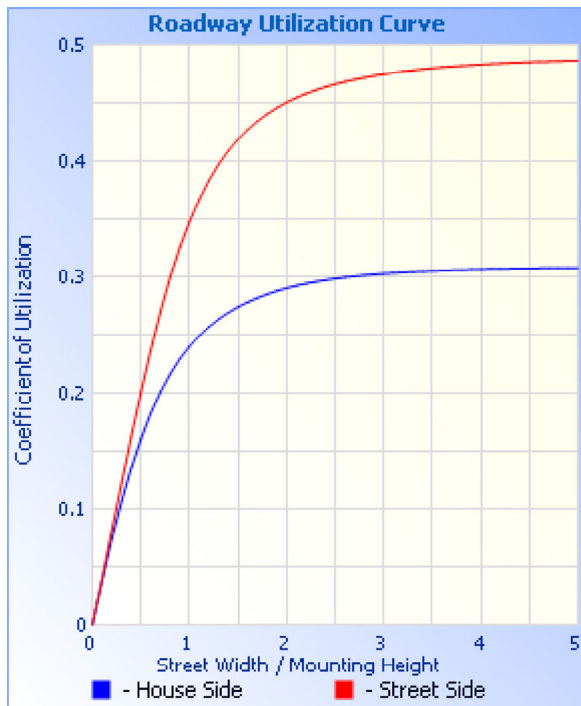

Coefficients Of Utilization - Zonal Cavity Method

Effective Floor Cavity Reflectance: 20%

RCC %:	80				70				50				30				10				0
RW %:	70	50	30	0	70	50	30	0	50	30	20	0	50	30	20	0	50	30	20	0	0
RCR: 0	1.19	1.19	1.19	1.19	1.16	1.16	1.16	.99	1.11	1.11	1.11	1.06	1.06	1.06	1.06	1.01	1.01	1.01	1.01	.99	
1	1.07	1.01	.96	.92	1.04	.99	.95	.81	.95	.91	.87	.90	.87	.85	.85	.87	.84	.84	.82	.80	
2	.96	.87	.79	.72	.93	.85	.78	.65	.81	.75	.70	.77	.72	.68	.68	.74	.70	.66	.66	.64	
3	.87	.75	.66	.59	.84	.73	.65	.54	.70	.63	.57	.67	.61	.56	.56	.64	.59	.55	.55	.52