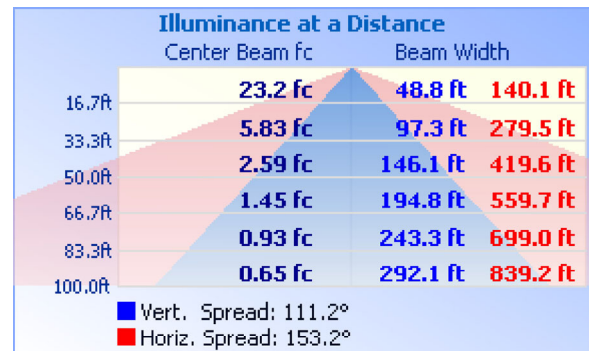

Coefficients Of Utilization - Zonal Cavity Method

Effective Floor Cavity Reflectance: 20%

RCC %:	80				70				50				30				10				0
RW %:	70	50	30	0	70	50	30	0	50	30	20	0	50	30	20	0	50	30	20	0	0
RCR: 0	1.19	1.19	1.19	1.19	1.16	1.16	1.16	.99	1.11	1.11	1.11	1.06	1.06	1.06	1.06	1.01	1.01	1.01	1.01	.99	
1	1.07	1.01	.96	.92	1.04	.99	.95	.81	.95	.91	.87	.90	.87	.85	.85	.87	.84	.84	.82	.80	
2	.96	.87	.79	.72	.93	.85	.78	.65	.81	.75	.70	.77	.72	.68	.68	.74	.70	.66	.66	.64	
3	.87	.75	.66	.59	.84	.73	.65	.54	.70	.63	.57	.67	.61	.56	.56	.64	.59	.55	.55	.52