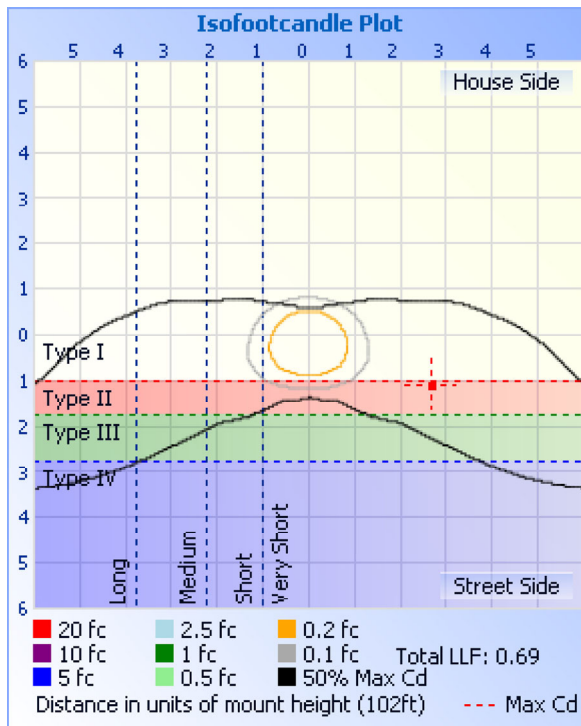

Coefficients Of Utilization - Zonal Cavity Method

Effective Floor Cavity Reflectance: 20%

RCC %:	80				70				50				30				10				0
RW %:	70	50	30	0	70	50	30	0	50	30	20	0	50	30	20	0	50	30	20	0	0
RCR: 0	1.19	1.19	1.19	1.19	1.16	1.16	1.16	.99	1.11	1.11	1.11	1.06	1.06	1.06	1.06	1.01	1.01	1.01	1.01	.99	
1	1.07	1.01	.96	.92	1.04	.99	.95	.81	.95	.91	.87	.90	.87	.85	.85	.87	.84	.84	.82	.80	
2	.96	.87	.79	.72	.93	.85	.78	.65	.81	.75	.70	.77	.72	.68	.68	.74	.70	.66	.66	.64	
3	.87	.75	.66	.59	.84	.73	.65	.54	.70	.63	.57	.67	.61	.56	.56	.64	.59	.55	.55	.52