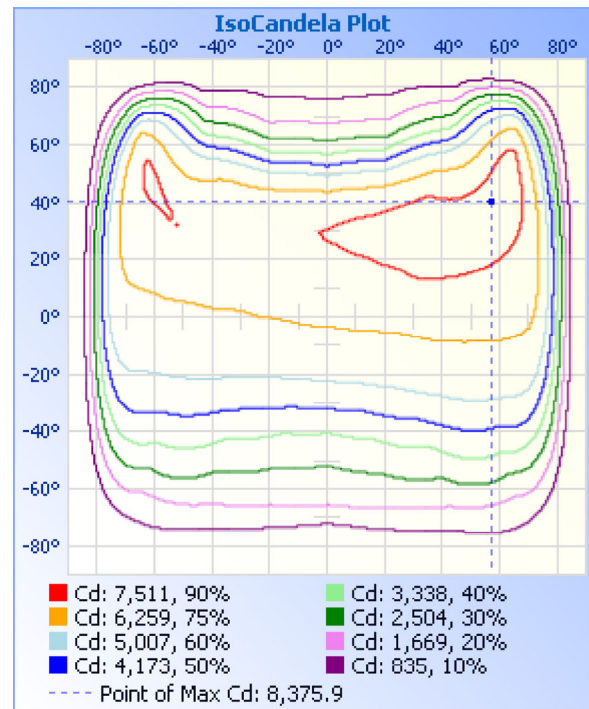

Coefficients Of Utilization - Zonal Cavity Method

Effective Floor Cavity Reflectance: 20%

RCC %:	80				70				50				30				10				0
RW %:	70	50	30	0	70	50	30	0	50	30	20	0	50	30	20	0	50	30	20	0	0
RCR: 0	1.19	1.19	1.19	1.19	1.16	1.16	1.16	.99	1.11	1.11	1.11	1.06	1.06	1.06	1.06	1.01	1.01	1.01	1.01	.99	
1	1.07	1.01	.96	.92	1.04	.99	.95	.81	.95	.91	.87	.90	.87	.85	.85	.87	.84	.84	.82	.80	
2	.96	.87	.79	.72	.93	.85	.78	.65	.81	.75	.70	.77	.72	.68	.68	.74	.70	.66	.66	.64	
3	.87	.75	.66	.59	.84	.73	.65	.54	.70	.63	.57	.67	.61	.56	.56	.64	.59	.55	.55	.52