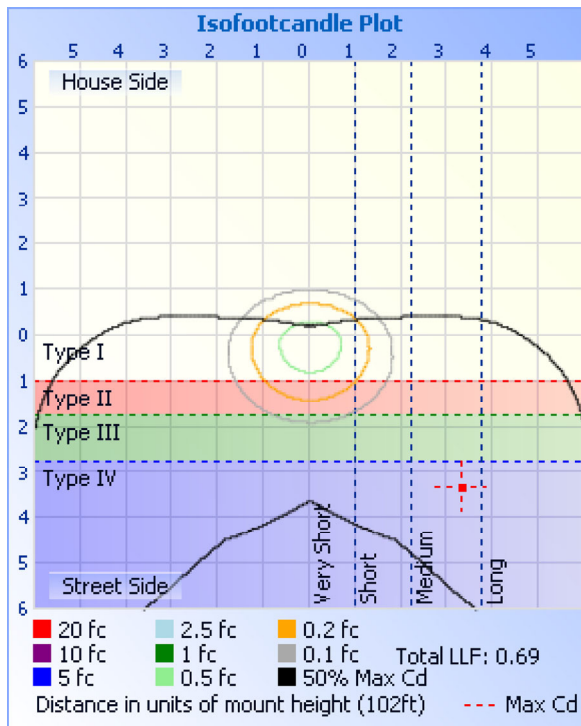

Photometrics Pro

Luminaire Photometric Report

Filename: Shoebox SB7 450W T4 - 120V
Manufacturer: SARIN Energy Inc
Luminaire: SES-SB7-4000-450-T4
Lamp Output: 1 lamp, rated Lumens/lamp: 56534.9
Max Candela: 18,877.9 at Horizontal: 45°, Vertical: 78°
Input Wattage: 438.31
Luminous Opening: Point
Test Lab: Belling Test Laboratory Co., LTD
Photometry : Type C
Nema Type: 7 X 7

Flood Summary

	Efficiency	Lumens	Horizontal Spread	Vertical Spread
Field (10%):	98.2%	55,511.0	152.9	156.4
Beam (50%):	78.6%	44,435.4	123.6	103.1
Total:	99.9%	56,496.4		

Zonal Lumen Summary

Zone	Lumens	% Lamp	% Luminaire
0-30	9,910.1	17.5%	17.5%
0-40	17,027.8	30.1%	30.1%
0-60	34,810.9	61.6%	61.6%
60-90	21,394.7	37.8%	37.8%
70-100	11,694.6	20.7%	20.7%
90-120	130.0	0.2%	0.2%
0-90	56,205.5	99.4%	99.4%
90-180	328.0	0.6%	0.6%
0-180	56,533.6	100%	100%

Lumens Per Zone

Zone	Lumens	% Total	Zone	Lumens	% Total
0-10	1,139.3	2.0%	90-100	54.1	0.1%
10-20	3,366.4	6.0%	100-110	37.2	0.1%
20-30	5,404.4	9.6%	110-120	38.7	0.1%
30-40	7,117.7	12.6%	120-130	40.2	0.1%
40-50	8,443.8	14.9%	130-140	44.0	0.1%
50-60	9,339.3	16.5%	140-150	43.9	0.1%
60-70	9,754.1	17.3%	150-160	36.9	0.1%
70-80	8,921.2	15.8%	160-170	24.3	0%
80-90	2,719.3	4.8%	170-180	8.7	0%

Coefficients Of Utilization - Zonal Cavity Method

Effective Floor Cavity Reflectance: 20%

RCC %:	80				70				50				30				10				0			
RW %:	70	50	30	0	70	50	30	0	50	30	20	50	30	20	50	30	20	50	30	20	0			
RCR: 0	1.19	1.19	1.19	1.19	1.16	1.16	1.16	.99	1.11	1.11	1.11	1.06	1.06	1.06	1.02	1.02	1.02	.99						
1	1.05	.99	.93	.88	1.02	.97	.91	.77	.92	.88	.84	.88	.84	.81	.84	.81	.79	.76						
2	.93	.83	.75	.68	.90	.81	.73	.61	.77	.71	.65	.74	.68	.63	.70	.66	.62	.59						
3	.84	.71	.61	.53	.81	.69	.60	.49	.66	.58	.52	.63	.56	.51	.60	.55	.50	.47						