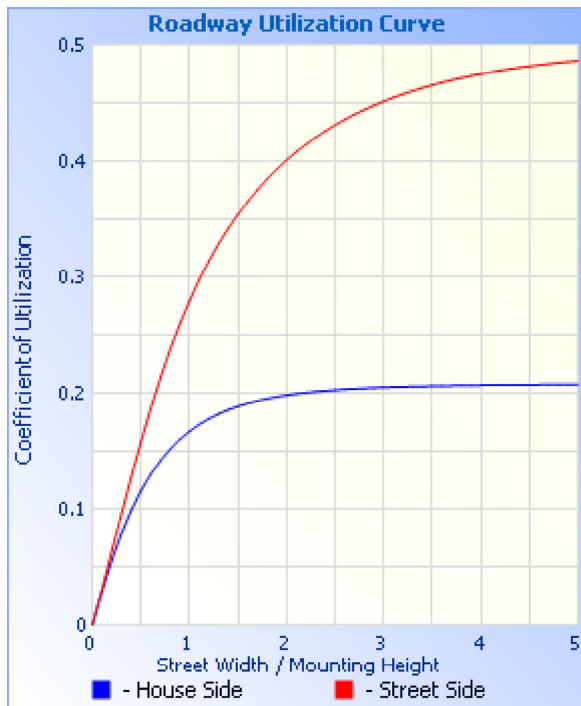

Coefficients Of Utilization - Zonal Cavity Method

Effective Floor Cavity Reflectance: 20%

RCC %:	80				70				50				30				10				0			
RW %:	70	50	30	0	70	50	30	0	50	30	20	50	30	20	50	30	20	50	30	20	0			
RCR: 0	1.19	1.19	1.19	1.19	1.16	1.16	1.16	.99	1.11	1.11	1.11	1.06	1.06	1.06	1.02	1.02	1.02	.99						
1	1.05	.99	.93	.88	1.02	.97	.91	.77	.92	.88	.84	.88	.84	.81	.84	.81	.79	.76						
2	.93	.83	.75	.68	.90	.81	.73	.61	.77	.71	.65	.74	.68	.63	.70	.66	.62	.59						
3	.84	.71	.61	.53	.81	.69	.60	.49	.66	.58	.52	.63	.56	.51	.60	.55	.50	.47