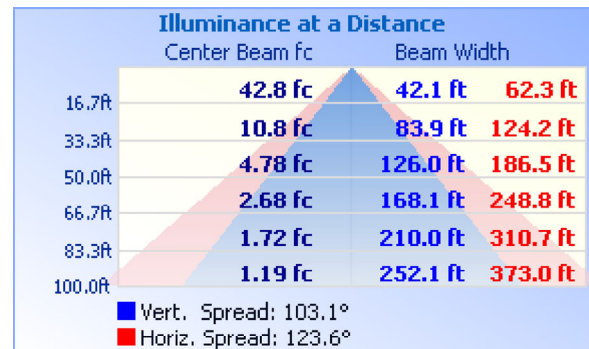

Roadway Summary

Cutoff Classification:	NONCUTOFF	
Distribution:	TYPE IV, MEDIUM	
Max Cd, 90 Deg Vert:	299.0	
Max Cd, 80 to <90 Deg:	18,126.1	
	Lumens	% Lamp
Downward Street Side:	39,681.4	70.2%
Downward House Side:	16,525.5	29.2%
Downward Total:	56,206.8	99.4%
Upward Street Side:	159.2	0.3%
Upward House Side:	168.9	0.3%
Upward Total:	328.1	0.6%
Total Lumens:	56,534.9	100%

Flood Summary

	Efficiency	Lumens	Horizontal Spread	Vertical Spread
Field (10%):	98.2%	55,511.0	152.9	156.4
Beam (50%):	78.6%	44,435.4	123.6	103.1
Total:	99.9%	56,496.4		

Zonal Lumen Summary

Zone	Lumens	% Lamp	% Luminaire
0-30	9,910.1	17.5%	17.5%
0-40	17,027.8	30.1%	30.1%
0-60	34,810.9	61.6%	61.6%
60-90	21,394.7	37.8%	37.8%
70-100	11,694.6	20.7%	20.7%
90-120	130.0	0.2%	0.2%
0-90	56,205.5	99.4%	99.4%
90-180	328.0	0.6%	0.6%
0-180	56,533.6	100%	100%

Lumens Per Zone

Zone	Lumens	% Total	Zone	Lumens	% Total
0-10	1,139.3	2.0%	90-100	54.1	0.1%
10-20	3,366.4	6.0%	100-110	37.2	0.1%
20-30	5,404.4	9.6%	110-120	38.7	0.1%
30-40	7,117.7	12.6%	120-130	40.2	0.1%
40-50	8,443.8	14.9%	130-140	44.0	0.1%
50-60	9,339.3	16.5%	140-150	43.9	0.1%
60-70	9,754.1	17.3%	150-160	36.9	0.1%
70-80	8,921.2	15.8%	160-170	24.3	0%
80-90	2,719.3	4.8%	170-180	8.7	0%

Coefficients Of Utilization - Zonal Cavity Method

Effective Floor Cavity Reflectance: 20%

RCC %:	80				70				50				30				10				0			
RW %:	70	50	30	0	70	50	30	0	50	30	20	50	30	20	50	30	20	50	30	20	0			
RCR: 0	1.19	1.19	1.19	1.19	1.16	1.16	1.16	.99	1.11	1.11	1.11	1.06	1.06	1.06	1.02	1.02	1.02	.99						
1	1.05	.99	.93	.88	1.02	.97	.91	.77	.92	.88	.84	.88	.84	.81	.84	.81	.79	.76						
2	.93	.83	.75	.68	.90	.81	.73	.61	.77	.71	.65	.74	.68	.63	.70	.66	.62	.59						
3	.84	.71	.61	.53	.81	.69	.60	.49	.66	.58	.52	.63	.56	.51	.60	.55	.50	.47						