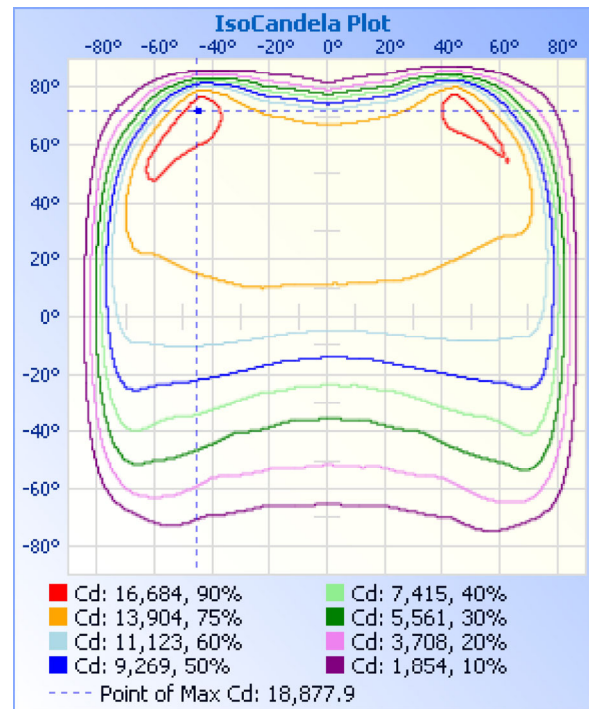

Photometrics Pro

Luminaire Photometric Report

Filename: Shoebox SB7 450W T4 - 120V
Manufacturer: SARIN Energy Inc
Luminaire: SES-SB7-4000-450-T4
Lamp Output: 1 lamp, rated Lumens/lamp: 56534.9
Max Candela: 18,877.9 at Horizontal: 45°, Vertical: 78°
Input Wattage: 438.31
Luminous Opening: Point
Test Lab: Belling Test Laboratory Co., LTD
Photometry : Type C
Nema Type: 7 X 7

Roadway Summary

Cutoff Classification:	NONCUTOFF	
Distribution:	TYPE IV, MEDIUM	
Max Cd, 90 Deg Vert:	299.0	
Max Cd, 80 to <90 Deg:	18,126.1	
	Lumens	% Lamp
Downward Street Side:	39,681.4	70.2%
Downward House Side:	16,525.5	29.2%
Downward Total:	56,206.8	99.4%
Upward Street Side:	159.2	0.3%
Upward House Side:	168.9	0.3%
Upward Total:	328.1	0.6%
Total Lumens:	56,534.9	100%

Flood Summary

	Efficiency	Lumens	Horizontal Spread	Vertical Spread
Field (10%):	98.2%	55,511.0	152.9	156.4
Beam (50%):	78.6%	44,435.4	123.6	103.1
Total:	99.9%	56,496.4		

Zonal Lumen Summary

Zone	Lumens	% Lamp	% Luminaire
0-30	9,910.1	17.5%	17.5%
0-40	17,027.8	30.1%	30.1%
0-60	34,810.9	61.6%	61.6%
60-90	21,394.7	37.8%	37.8%
70-100	11,694.6	20.7%	20.7%
90-120	130.0	0.2%	0.2%
0-90	56,205.5	99.4%	99.4%
90-180	328.0	0.6%	0.6%
0-180	56,533.6	100%	100%

Lumens Per Zone

Zone	Lumens	% Total	Zone	Lumens	% Total
0-10	1,139.3	2.0%	90-100	54.1	0.1%
10-20	3,366.4	6.0%	100-110	37.2	0.1%
20-30	5,404.4	9.6%	110-120	38.7	0.1%
30-40	7,117.7	12.6%	120-130	40.2	0.1%
40-50	8,443.8	14.9%	130-140	44.0	0.1%
50-60	9,339.3	16.5%	140-150	43.9	0.1%
60-70	9,754.1	17.3%	150-160	36.9	0.1%
70-80	8,921.2	15.8%	160-170	24.3	0%
80-90	2,719.3	4.8%	170-180	8.7	0%