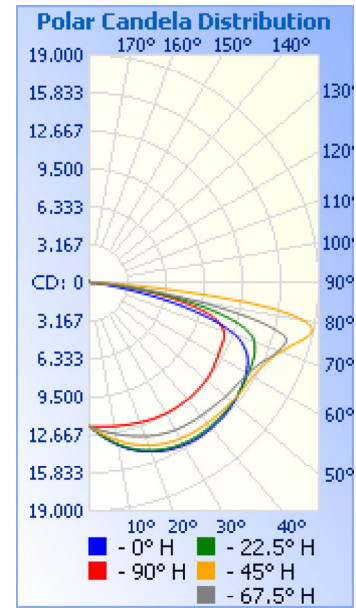

Photometrics Pro

Luminaire Photometric Report

Filename: Shoebox SB7 450W T4 - 120V
Manufacturer: SARIN Energy Inc
Luminaire: SES-SB7-4000-450-T4
Lamp Output: 1 lamp, rated Lumens/lamp: 56534.9
Max Candela: 18,877.9 at Horizontal: 45°, Vertical: 78°
Input Wattage: 438.31
Luminous Opening: Point
Test Lab: Belling Test Laboratory Co., LTD
Photometry : Type C
Nema Type: 7 X 7

Roadway Summary

Cutoff Classification:	NONCUTOFF	
Distribution:	TYPE IV, MEDIUM	
Max Cd, 90 Deg Vert:	299.0	
Max Cd, 80 to <90 Deg:	18,126.1	
	Lumens	% Lamp
Downward Street Side:	39,681.4	70.2%
Downward House Side:	16,525.5	29.2%
Downward Total:	56,206.8	99.4%
Upward Street Side:	159.2	0.3%
Upward House Side:	168.9	0.3%
Upward Total:	328.1	0.6%
Total Lumens:	56,534.9	100%

Flood Summary

	Efficiency	Lumens	Horizontal Spread	Vertical Spread
Field (10%):	98.2%	55,511.0	152.9	156.4
Beam (50%):	78.6%	44,435.4	123.6	103.1
Total:	99.9%	56,496.4		

Zonal Lumen Summary

Zone	Lumens	% Lamp	% Luminaire
0-30	9,910.1	17.5%	17.5%
0-40	17,027.8	30.1%	30.1%
0-60	34,810.9	61.6%	61.6%
60-90	21,394.7	37.8%	37.8%
70-100	11,694.6	20.7%	20.7%
90-120	130.0	0.2%	0.2%
0-90	56,205.5	99.4%	99.4%
90-180	328.0	0.6%	0.6%
0-180	56,533.6	100%	100%