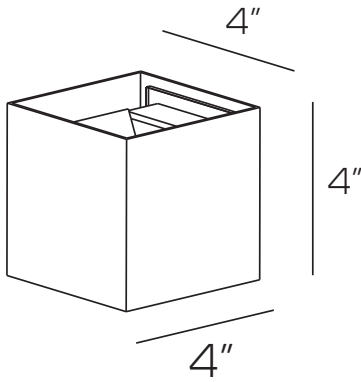

LED ADJUSTABLE CCT OUTDOOR WALL SCONCE SERIES

SES-WL2027SM

Technical Specifications

Size: 4" L x 4" W x 4" D

Watts: 10W

Lumen: 450lm

Adjustable CCT: 3000K + 4000K + 5000K

Voltage: AC100-240V

Dimmable: No

Beam Angle: 166° (Adjustable Shutters)

CRI: ≥80

PF: >0.5

IP Rate: IP54

Materials: Aluminum, Glass

Housing Color: Dark Brown, Clear / White

Lifespan: 30,000 hours

Dimensions

Model Numbers

SES-WL2027SM-10-CCT-BROWN