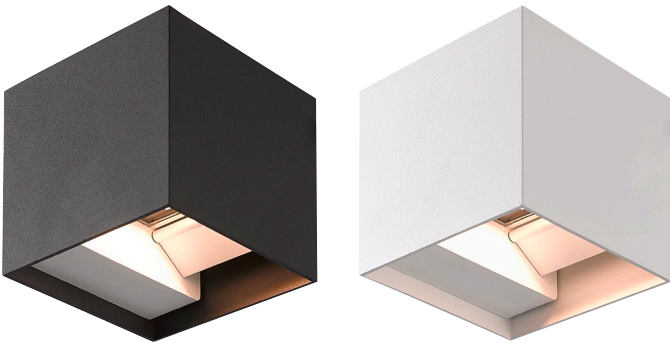

LED ADJUSTABLE CCT OUTDOOR WALL SCONCE SERIES

SES-WL2027SM

Technical Specifications

Size: 4" L x 4" W x 4" D

Watts: 10W

Lumen: 450lm

Adjustable CCT: 3000K + 4000K + 5000K

Voltage: AC100-240V

Dimmable: No

Beam Angle: 166° (Adjustable Shutters)

CRI: ≥80

PF: >0.5

IP Rate: IP54

Materials: Aluminum, Glass

Housing Color: Dark Brown, Clear / White

Lifespan: 30,000 hours

Features

LED Decorative Outdoor Wall Sconces add functional lighting with a design element to any outdoor area. These lights are safe to use in wet locations that come in direct contact with rain and water. LED Wall Sconces are perfect for any exterior wall on hotels, homes, and offices. This light has two adjustable shutters on each side to widen or narrow the beam cast.

Dimensions

Model Numbers

SES-WL2027SM-10-CCT-BROWN