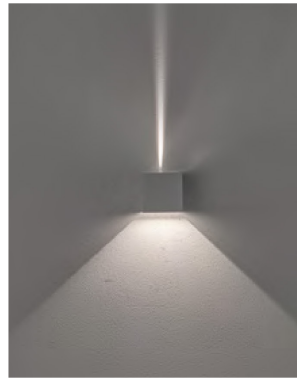

Features

LED Decorative Outdoor Wall Sconces add functional lighting with a design element to any outdoor area. These lights are safe to use in wet locations that come in direct contact with rain and water. LED Wall Sconces are perfect for any exterior wall on hotels, homes, and offices. This light has two adjustable shutters on each side to widen or narrow the beam cast.

Dimensions

Model Numbers

SES-WL2027SM-10-CCT-BROWN