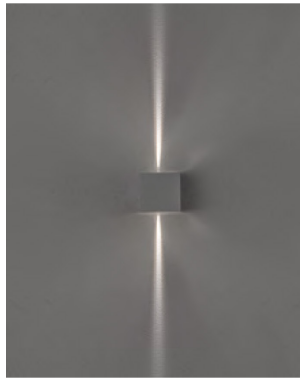

Features

LED Decorative Outdoor Wall Sconces add functional lighting with a design element to any outdoor area. These lights are safe to use in wet locations that come in direct contact with rain and water. LED Wall Sconces are perfect for any exterior wall on hotels, homes, and offices. This light has two adjustable shutters on each side to widen or narrow the beam cast.

Dimensions

Model Numbers

SES-WL2027SM-10-CCT-BROWN