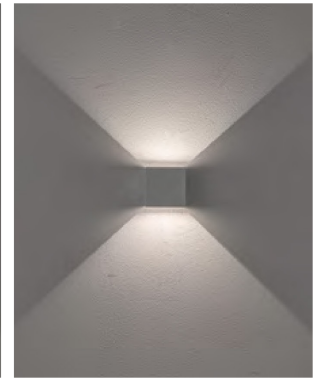

Features

LED Decorative Outdoor Wall Sconces add functional lighting with a design element to any outdoor area. These lights are safe to use in wet locations that come in direct contact with rain and water. LED Wall Sconces are perfect for any exterior wall on hotels, homes, and offices. This light has two adjustable shutters on each side to widen or narrow the beam cast.

Dimensions

Model Numbers

SES-WL2027SM-10-CCT-BROWN