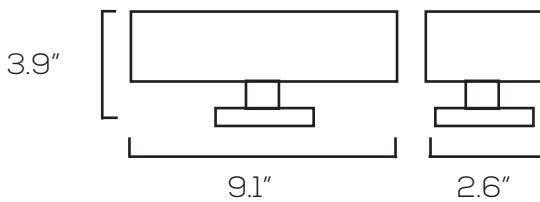

LED UP DOWN LIGHT SERIES

SES-UPD

Technical Specifications

Size:	See Reverse
Watts:	10W 12W
Lumen:	1000-1100lm 1200-1300lm
CCT:	3000K 5000K
Voltage:	AC100-277V
Dimmable:	No
Beam Angle:	30°
CRI:	70
PF:	0.9
IP Rate:	IP65
Materials:	Aluminum, Glass
Housing Color:	Bronze
Lifespan:	50,000 hours

Dimensions

SES-UPD-6X1W-2S

SES-UPD-5X1W-2S

Model Numbers

SES-UPD-6X1W-2S

SES-UPD-5X1W-2S

SES-UPD-6X1WW-2S

SES-UPD-5X1WW-2S