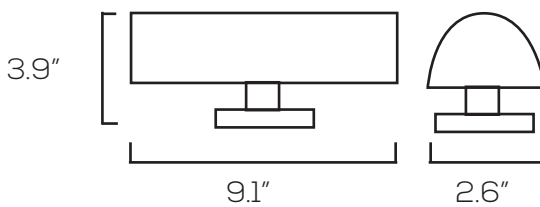

LED UP DOWN LIGHT SERIES

SES-UPD

Technical Specifications

Size:	See Reverse
Watts:	10W 12W
Lumen:	1000-1100lm 1200-1300lm
CCT:	3000K 5000K
Voltage:	AC100-277V
Dimmable:	No
Beam Angle:	30°
CRI:	70
PF:	0.9
IP Rate:	IP65
Materials:	Aluminum, Glass
Housing Color:	Bronze
Lifespan:	50,000 hours

Dimensions

SES-UPD-6X1W-2S

SES-UPD-5X1W-2S

Model Numbers

SES-UPD-6X1W-2S

SES-UPD-5X1W-2S

SES-UPD-6X1WW-2S

SES-UPD-5X1WW-2S