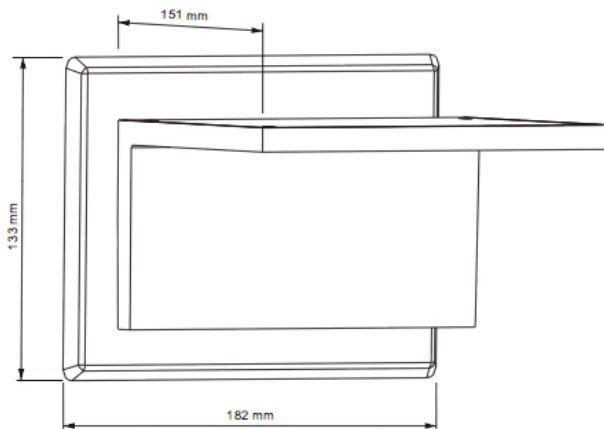

LED WALL LAMP SERIES

SES-WL-1739
10W | 3000k/5000k

Technical Specifications

Size: 182mm W x 151mm D x 133mm H
7.17in W x 5.94in D x 5.24in H

Material: Painted Aluminum body with PC diffuser

Safety Class: Class 1