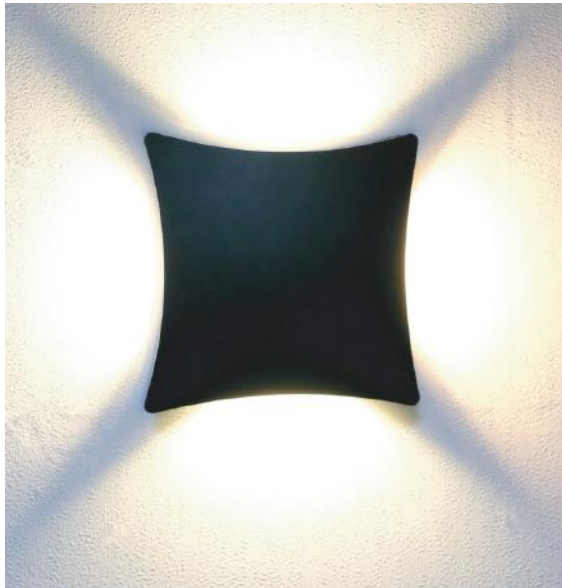

LED WALL LAMP SERIES

SES-WL-2027 1W X 4

Technical Specifications

Watts	1W X 4
IP Rating	IP54
Color Temp.	3000K 4000K 6000K
Material	Die-casting aluminum lamp body; Tempered glass diffuser; Powder Coated Finish
RA	>80
Working Temp.	5°F ~ 122°F
Lumen Output	400lm