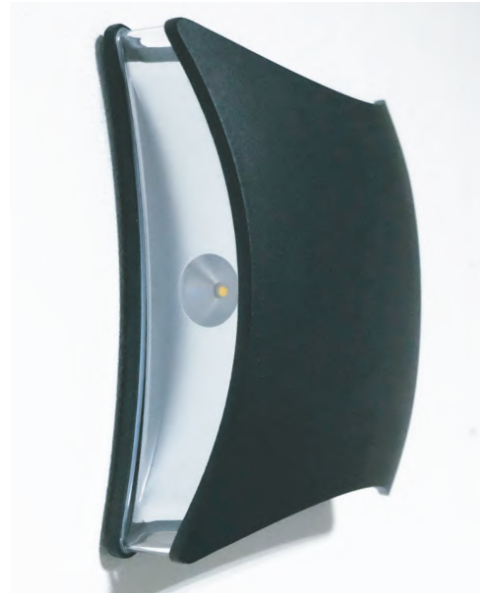

LED WALL LAMP SERIES

SES-WL-2027 1W X 4

Technical Specifications

Watts	1W X 4
IP Rating	IP54
Color Temp.	3000K 4000K 6000K
Material	Die-casting aluminum lamp body; Tempered glass diffuser; Powder Coated Finish
RA	>80
Working Temp.	5°F ~ 122°F
Lumen Output	400lm