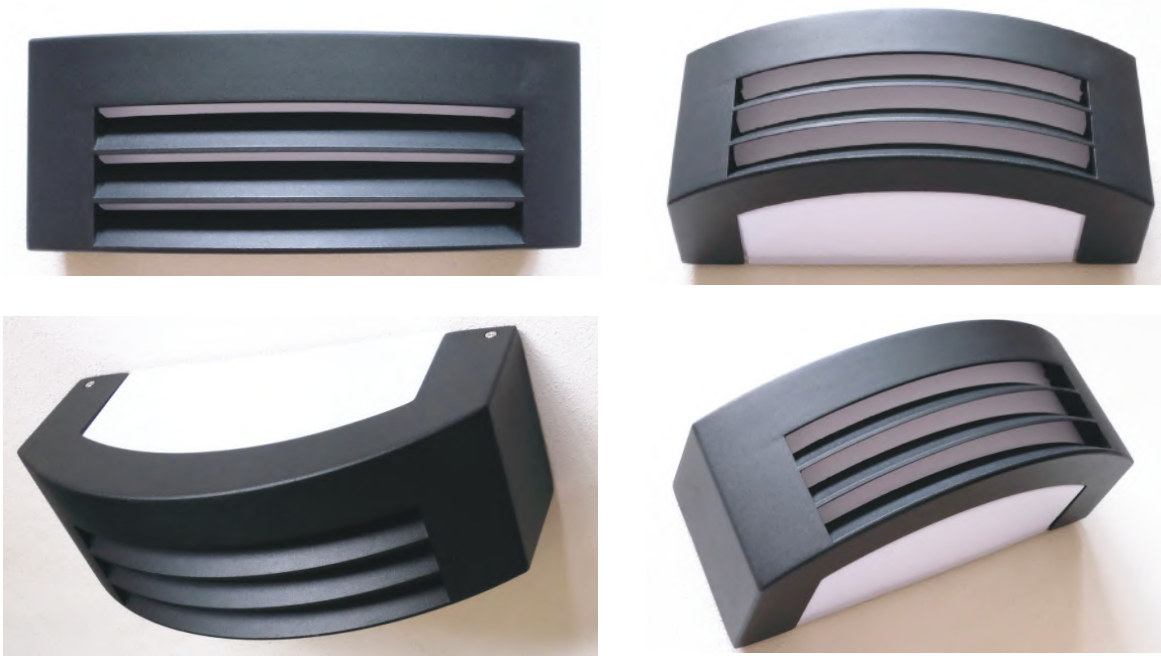

LED WALL LAMP SERIES

SES-WL-3001 7W

Technical Specifications

Watts	7W
IP Rating	IP54
Color Temp.	3000K 4000K 6000K
Material	Die-casting aluminum lamp body; Tempered glass diffuser; Powder Coated Finish
RA	>80
Working Temp.	5°F ~ 122°F
Lumen Output	700lm