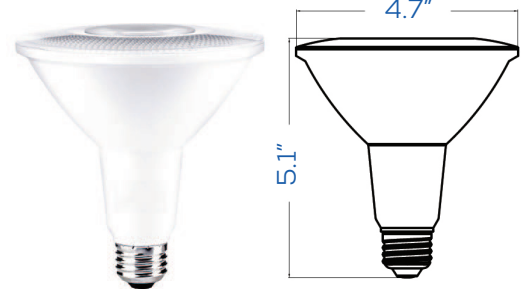

### Technical Specifications

Size:	See Reverse
Watts:	8W   10W   13W   15W
Lumen:	500lm   800lm   950lm   1200lm
CCT:	2700K   3000K   4000K   5000K
Voltage:	120V
Dimmable:	Yes
Beam Angle:	25°   40°   60°
Base:	E26
CRI:	>80
PF:	0.9
Materials:	Aluminum, PC
Lifespan:	25,000 hours

## Features

SARIN Energy is proud to offer its high-quality UL and Energy Star LED PAR Lamp series. This product adopts the latest LED technology with high lumen efficiency combined with high color rendition index to highlight vibrant and natural colors on products. SARIN LED PAR lamps come in PAR 20, PAR 30 and PAR 38 size with focused light beam to provide maximum light intensity on desired areas. These lamps provide a perfect LED solution to halogen lamps for both commercial and residential applications with large energy savings of up to 80% and long-life span of 25,000 hours.

## Dimensional Diagrams (in.)

LED PAR 20

LED PAR 30

LED PAR 38