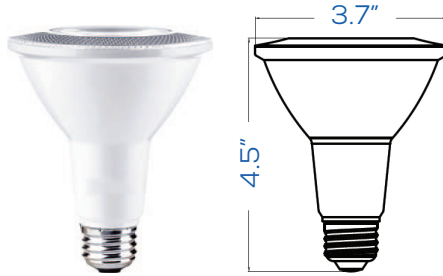

## LED PAR SERIES

**SES-PAR**  
8W | 10W | 13W | 15W

### Technical Specifications

Size:	See Reverse
Watts:	8W   10W   13W   15W
Lumen:	500lm   800lm   950lm   1200lm
CCT:	2700K   3000K   4000K   5000K
Voltage:	120V
Dimmable:	Yes
Beam Angle:	25°   40°   60°
Base:	E26
CRI:	>80
PF:	0.9
Materials:	Aluminum, PC
Lifespan:	25,000 hours

## Features

SARIN Energy is proud to offer its high-quality UL and Energy Star LED PAR Lamp series. This product adopts the latest LED technology with high lumen efficiency combined with high color rendition index to highlight vibrant and natural colors on products. SARIN LED PAR lamps come in PAR 20, PAR 30 and PAR 38 size with focused light beam to provide maximum light intensity on desired areas. These lamps provide a perfect LED solution to halogen lamps for both commercial and residential applications with large energy savings of up to 80% and long-life span of 25,000 hours.

## Dimensional Diagrams (in.)

LED PAR 20

LED PAR 30

LED PAR 38