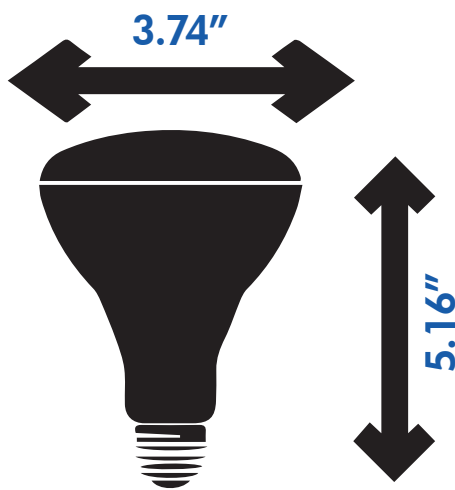

Features

SARIN Energy is proud of its LED BR Lamp series. This product series adopts high quality LEDs to directly replace traditional lighting. The BR Lamp series is suitable for broad applications, and will provide significant energy savings.

Dimensional Diagrams (in.)

Isolux Diagrams

Model Numbers

SES-BR30-3000-9
SES-BR30-4000-9*
SES-BR30-5000-9*

SES-BR40-3000-15*
SES-BR40-4000-15*
SES-BR40-5000-15*