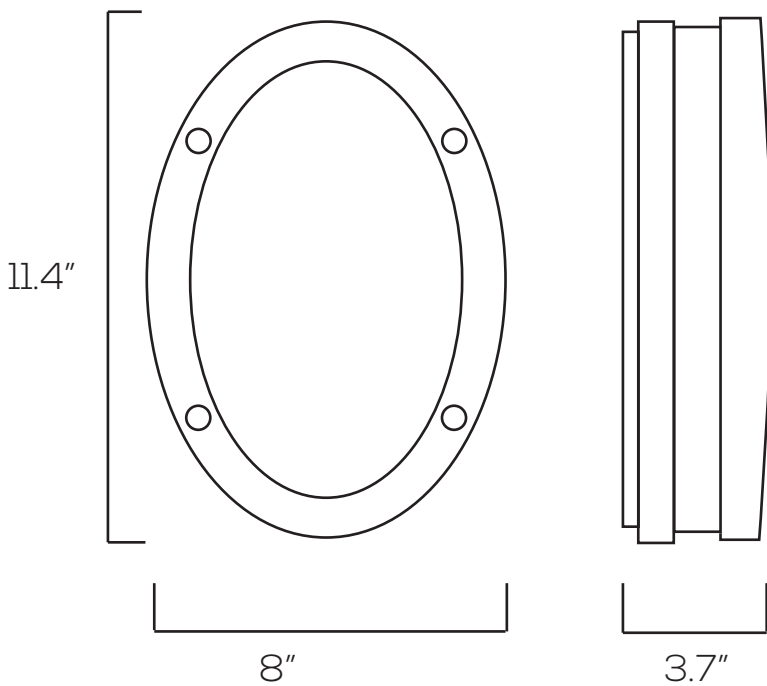

LED WALL LAMP SERIES

SES-WL2342

Technical Specifications

Size:	11.4" L x 8" W x 3.7" D
Watts:	15W x 2
Lumen:	2560lm
CCT:	3000K 5000K
Voltage:	110-120V (50Hz)
Dimmable:	No
Base:	E26 x 2
CRI:	80
PF:	≥0.5
IP Rate:	IP54
Materials:	Aluminum, PC
Housing Color:	Black, Dark Gray, White, Silver
Lifespan:	30,000 hours

Dimensions

Model Numbers

SES-WL2342-2E26