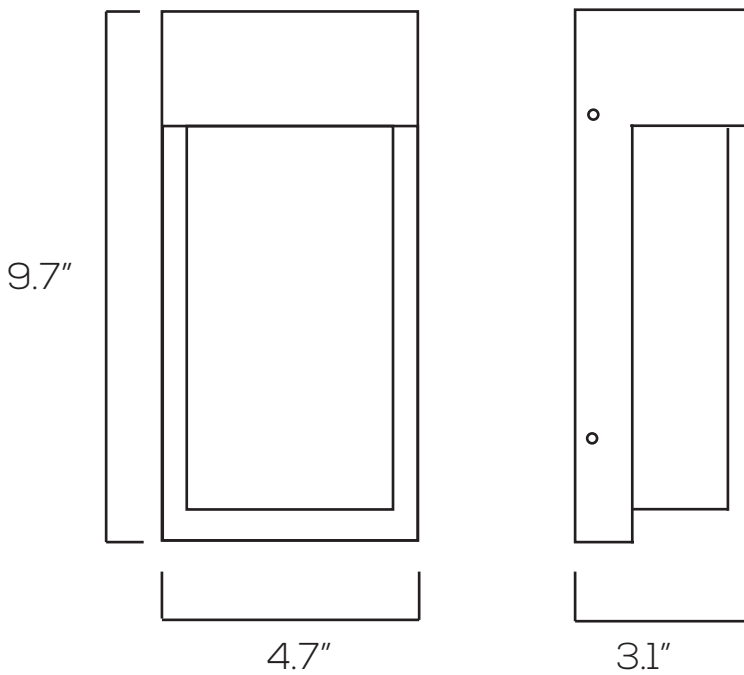

### Technical Specifications

Size:	9.7" L x 4.7" W x 3.1" D
Watts:	15W
Lumen:	1280lm
CCT:	3000K   5000K
Voltage:	110-120V (50Hz)
Dimmable:	No
Base:	E26
CRI:	80
PF:	≥0.5
IP Rate:	IP54
Materials:	Aluminum, PC
Housing Color:	Black, Dark Gray, White, Silver
Lifespan:	30,000 hours

## Dimensions