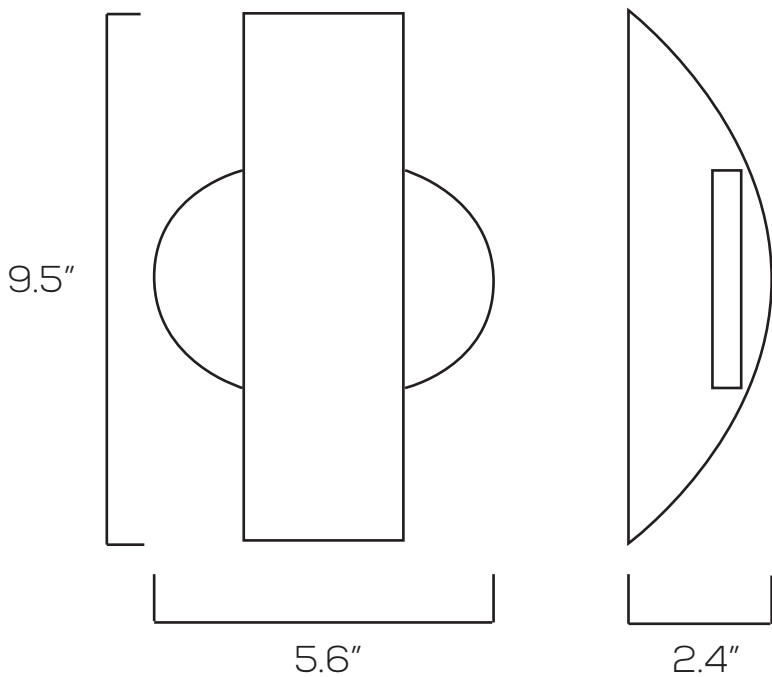

LED WALL LAMP SERIES

SES-WL1711

Technical Specifications

Size:	9.5" L x 5.6" W x 2.4" D
Watts:	10W
Lumen:	500lm
CCT:	3000K 5000K
Voltage:	110-120V (50Hz)
Dimmable:	No
Beam Angle:	100°
CRI:	>80
PF:	>0.9
IP Rate:	IP54
Materials:	Aluminum, PMMA
Housing Color:	Black, Dark Gray, White, Silver
Lifespan:	30,000 hours

Dimensions

Model Numbers

SES-WL1711-3000-10

SES-WL1711-5000-10