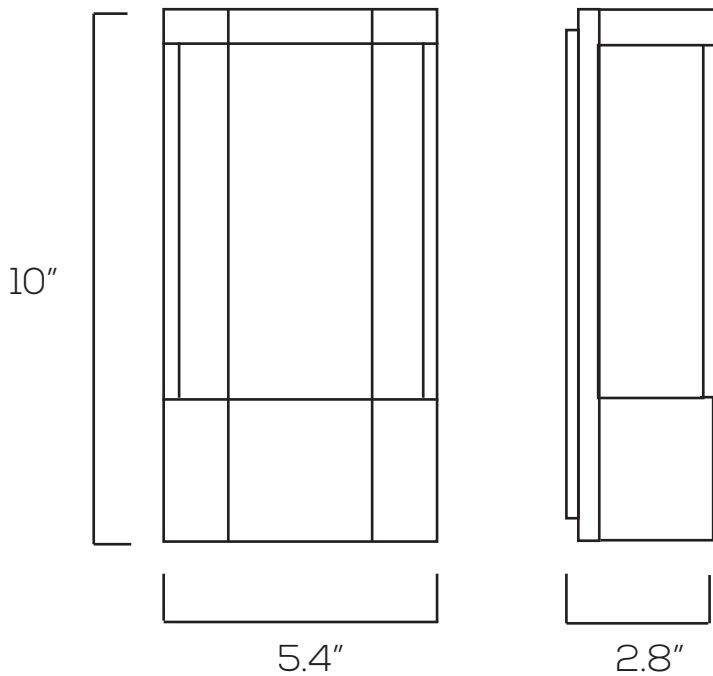

#### Technical Specifications

Size:	10" L x 5.4" W x 2.8" D
Watts:	15W
Lumen:	1280lm
CCT:	3000K   5000K
Voltage:	110-120V (50Hz)
Dimmable:	No
Base:	E26
CRI:	80
PF:	≥0.5
IP Rate:	IP54
Materials:	Aluminum, PC
Housing Color:	Black, Dark Gray, White, Silver
Lifespan:	30,000 hours

## Dimensions