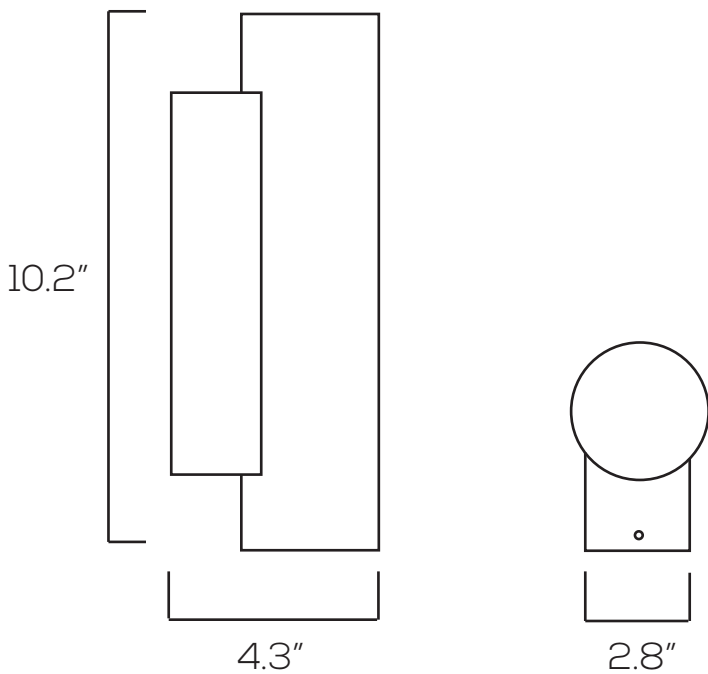

#### Technical Specifications

|                |                                 |
|----------------|---------------------------------|
| Size:          | 10.2" L x 2.8" W x 4.3" D       |
| Watts:         | 12W                             |
| Lumen:         | 860lm                           |
| CCT:           | 3000K   5000K                   |
| Voltage:       | 110-120V (50Hz)                 |
| Dimmable:      | No                              |
| Beam Angle:    | 100°                            |
| CRI:           | >80                             |
| PF:            | 0.9                             |
| IP Rate:       | IP54                            |
| Materials:     | Aluminum, PC                    |
| Housing Color: | Black, Dark Gray, White, Silver |
| Lifespan:      | 30,000 hours                    |

## Dimensions