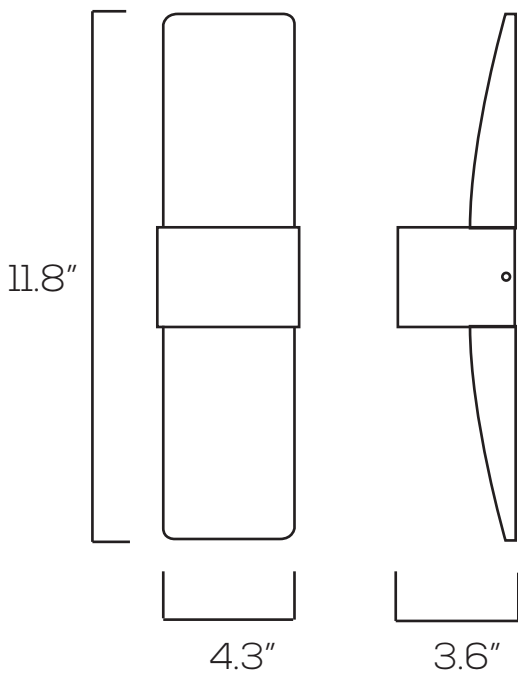

LED WALL LAMP SERIES

SES-WL1921

Technical Specifications

Size:	11.8" L x 4.3" W x 3.6" D
Watts:	8W
Lumen:	90lm
CCT:	3000K 5000K
Voltage:	110-120V (50Hz)
Dimmable:	No
Beam Angle:	90°
CRI:	>80
PF:	>0.5
IP Rate:	IP54
Materials:	Aluminum, Glass
Housing Color:	Black, Dark Gray, White, Silver
Lifespan:	30,000 hours

Dimensions

Model Numbers

SES-WL1921-3000-8

SES-WL1921-5000-8