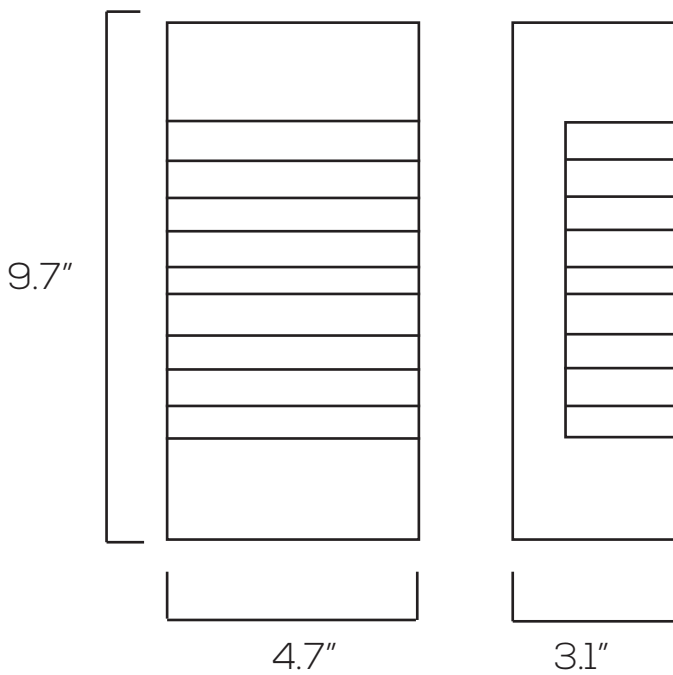

LED WALL LAMP SERIES

SES-WL2331

Technical Specifications

Size:	9.6" L x 4.7" W x 3.1" D
Watts:	15W
Lumen:	1280lm
CCT:	3000K 5000K
Voltage:	110-120V (50Hz)
Dimmable:	No
Base:	E26
CRI:	80
PF:	≥0.5
IP Rate:	IP54
Materials:	Aluminum, PC
Housing Color:	Black, Dark Gray, White, Silver
Lifespan:	30,000 hours

Dimensions

Model Numbers

SES-WL2331-E26