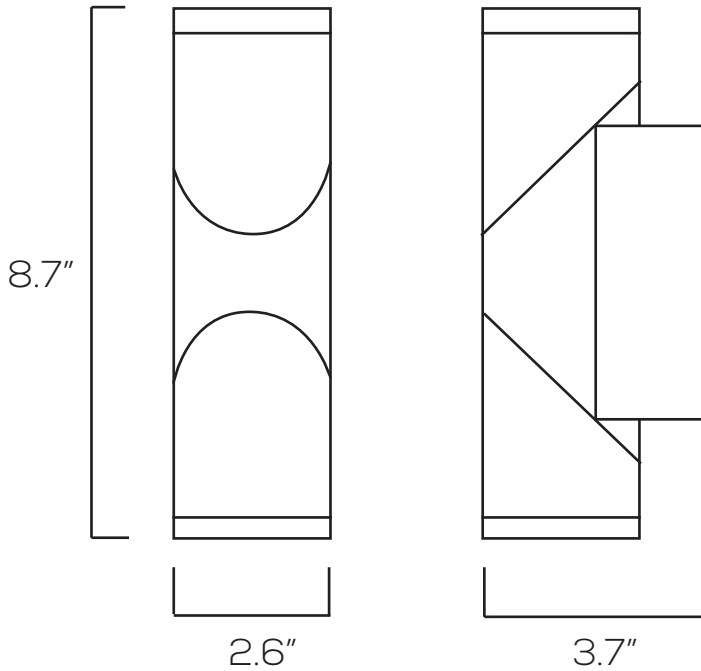

LED WALL LAMP SERIES

SES-WL1944

Technical Specifications

Size:	8.7" L x 2.6" W x 3.7" D
Watts:	13W
Lumen:	700lm
CCT:	3000K 5000K
Voltage:	110-120V (50Hz)
Dimmable:	No
Beam Angle:	90°
CRI:	>80
PF:	>0.9
IP Rate:	IP54
Materials:	Aluminum, PMMA
Housing Color:	Black, Dark Gray, White, Silver
Lifespan:	30,000 hours

Dimensions

Model Numbers

SES-WL1944-3000-13

SES-WL1944-5000-13