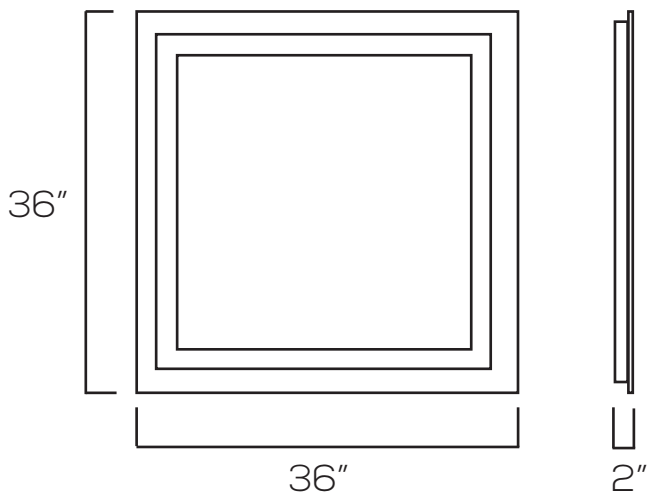

LED BACKLIT MIRROR LIGHT SERIES

SES-ML01

Technical Specifications

Size:	See Reverse
Watts:	68W 80W
Lumen:	6800lm 8000lm
CCT:	2700K 3000K 4000K 5000K 6000K
Voltage:	100-240VAC (50/60Hz)
Dimmable:	Yes
CRI:	>80
PF:	0.9
IP Rate:	IP42
Materials:	Anodized Aluminum, Coated Metal
Housing Color:	Mirrored
Lifespan:	50,000 hours
Switch Options:	Touch On/Off, Touch Dimmer

Dimensions

SES-ML01-3636-20W-S (68W)

SES-ML01-4836-20W-S (80W)

SES-ML01-6024-20W-S (80W)

Model Numbers

SES-ML01-3636-20W-S

SES-ML01-6024-20W-S

SES-ML01-4836-20W-S