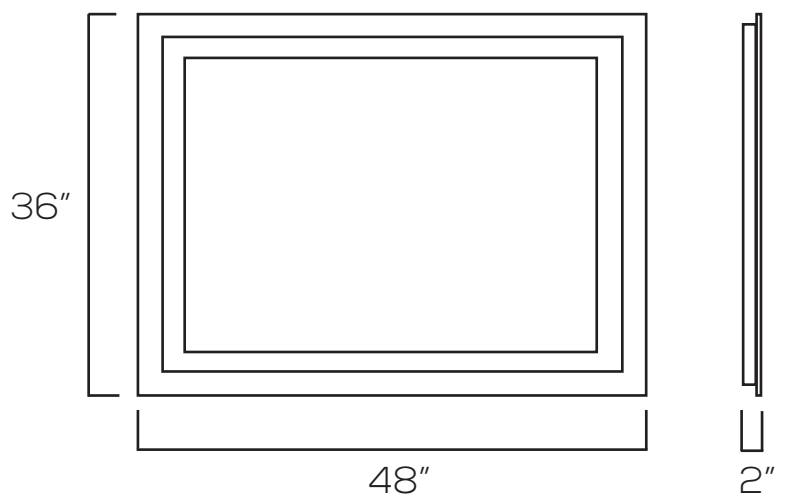

LED BACKLIT MIRROR LIGHT SERIES

SES-ML01

Technical Specifications

Size:	See Reverse
Watts:	68W 80W
Lumen:	6800lm 8000lm
CCT:	2700K 3000K 4000K 5000K 6000K
Voltage:	100-240VAC (50/60Hz)
Dimmable:	Yes
CRI:	>80
PF:	0.9
IP Rate:	IP42
Materials:	Anodized Aluminum, Coated Metal
Housing Color:	Mirrored
Lifespan:	50,000 hours
Switch Options:	Touch On/Off, Touch Dimmer

Dimensions

SES-ML01-3636-20W-S (68W)

SES-ML01-4836-20W-S (80W)

SES-ML01-6024-20W-S (80W)

Model Numbers

SES-ML01-3636-20W-S

SES-ML01-6024-20W-S

SES-ML01-4836-20W-S