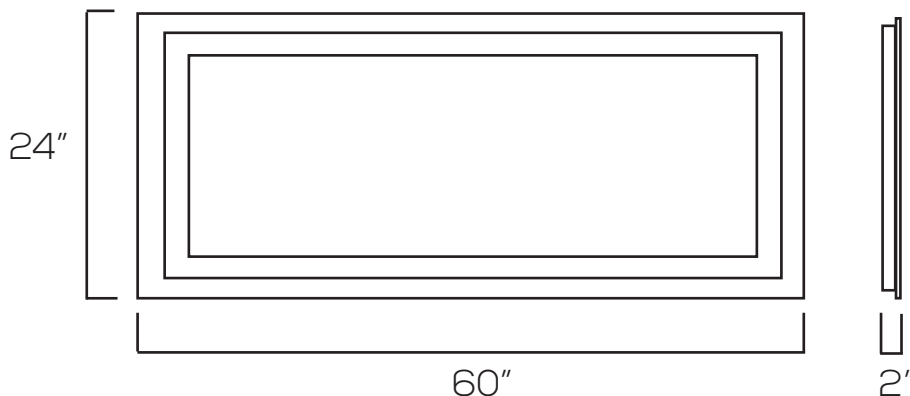

LED BACKLIT MIRROR LIGHT SERIES

SES-ML01

Technical Specifications

Size:	See Reverse
Watts:	68W 80W
Lumen:	6800lm 8000lm
CCT:	2700K 3000K 4000K 5000K 6000K
Voltage:	100-240VAC (50/60Hz)
Dimmable:	Yes
CRI:	>80
PF:	0.9
IP Rate:	IP42
Materials:	Anodized Aluminum, Coated Metal
Housing Color:	Mirrored
Lifespan:	50,000 hours
Switch Options:	Touch On/Off, Touch Dimmer

Dimensions

SES-ML01-3636-20W-S (68W)

SES-ML01-4836-20W-S (80W)

SES-ML01-6024-20W-S (80W)

Model Numbers

SES-ML01-3636-20W-S

SES-ML01-6024-20W-S

SES-ML01-4836-20W-S