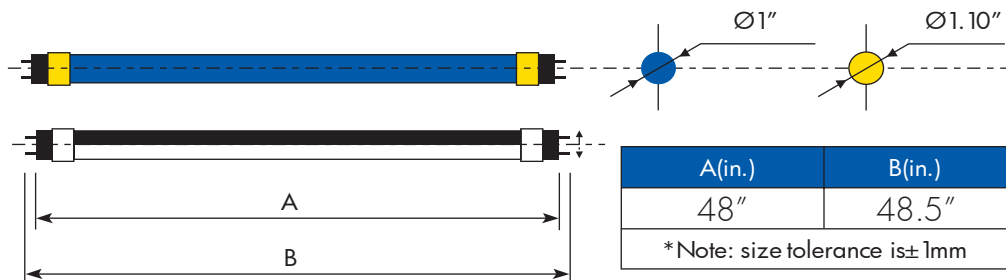

LED T8 TUBE LIGHT SERIES

SES-2T8
10W

SES-4T8
12W | 18W

Technical Specifications

Watts:	10W 12W 18W
Size:	See Reverse
Lumen Output:	950lm 1750lm 2160lm
CCT:	Warm White 3000K Natural White 4000K Cool White 5000K 6500K
Voltage:	AC100-277V
Beam Angle:	150°
Qualifications:	UL DLC CE FCC RoHS
CRI:	>80Ra
PF:	>0.95
Lifespan:	50,000 hours
Options:	Internal Driver, Non-Dimmable Frosted or Clear Covers Available

Dimensional Diagrams (in.)

SES-2T8

SES-4T8

Isolux Diagrams

SES-4T8-18

Model Numbers

SES-2T8-3000-10
 SES-2T8-4000-10
 SES-2T8-5000-10
 SES-2T8-6500-10

SES-4T8-3000-18
 SES-4T8-4000-18
 SES-4T8-5000-18
 SES-4T8-6500-18