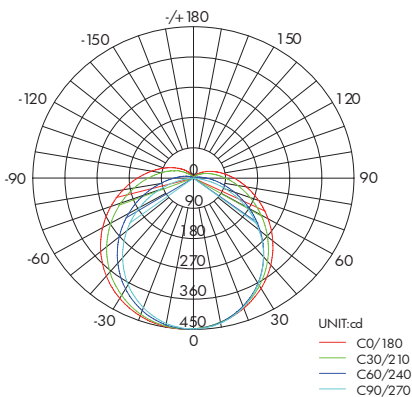

LED T8 TUBE LIGHT SERIES

SES-2T8
10W

SES-4T8
12W | 18W

Technical Specifications

Watts:	10W 12W 18W
Size:	See Reverse
Lumen Output:	950lm 1750lm 2160lm
CCT:	Warm White 3000K Natural White 4000K Cool White 5000K 6500K
Voltage:	AC100-277V
Beam Angle:	150°
Qualifications:	UL DLC CE FCC RoHS
CRI:	>80Ra
PF:	>0.95
Lifespan:	50,000 hours
Options:	Internal Driver, Non-Dimmable Frosted or Clear Covers Available

Dimensional Diagrams (in.)

SES-2T8

SES-4T8

Isolux Diagrams

SES-4T8-18

Model Numbers

SES-2T8-3000-10
 SES-2T8-4000-10
 SES-2T8-5000-10
 SES-2T8-6500-10

SES-4T8-3000-18
 SES-4T8-4000-18
 SES-4T8-5000-18
 SES-4T8-6500-18