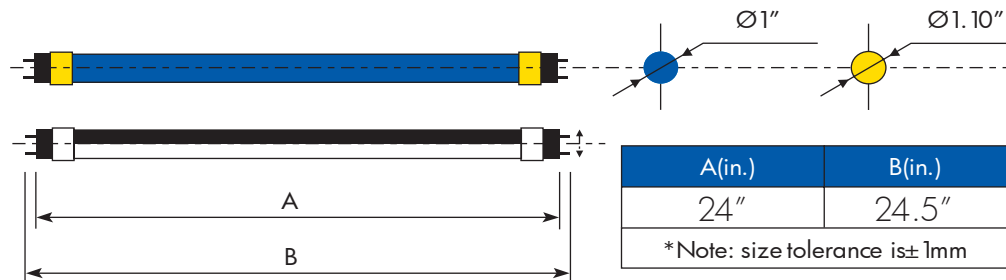

LED T8 TUBE LIGHT SERIES

SES-2T8
10W

SES-4T8
12W | 18W

Technical Specifications

Watts:	10W 12W 18W
Size:	See Reverse
Lumen Output:	950lm 1750lm 2160lm
CCT:	Warm White 3000K Natural White 4000K Cool White 5000K 6500K
Voltage:	AC100-277V
Beam Angle:	150°
Qualifications:	UL DLC CE FCC RoHS
CRI:	>80Ra
PF:	>0.95
Lifespan:	50,000 hours
Options:	Internal Driver, Non-Dimmable Frosted or Clear Covers Available

Dimensional Diagrams (in.)

SES-2T8

SES-4T8

Isolux Diagrams

SES-4T8-18

Model Numbers

SES-2T8-3000-10
 SES-2T8-4000-10
 SES-2T8-5000-10
 SES-2T8-6500-10

SES-4T8-3000-18
 SES-4T8-4000-18
 SES-4T8-5000-18
 SES-4T8-6500-18