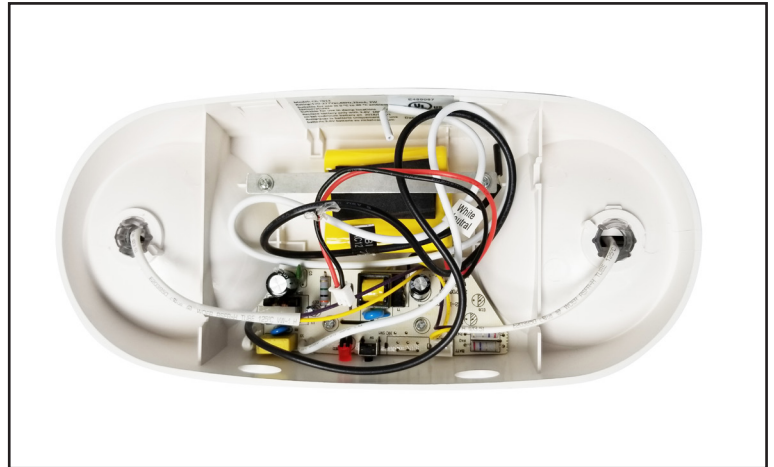

LED EMERGENCY LIGHT SERIES

SES-EM7012

Technical Specifications

Size: 10.3" L x 2.3" W x 4.1" H

Watts: 2.5W

Lumen: 182lm

Voltage: 120-277VAC (60Hz)

Dimmable: No

IP Rate: IP20

Materials: Thermoplastic ABS

Housing Color: White

Lifespan: 50,000 hours

Backup Time: ≥90 minutes

Mounting: Wall

Features

SARIN Energy is proud of its high-quality LED Emergency Light Series. This revolutionary product adopts the latest technology, replacing traditional bulbs with energy efficient LEDs. These are widely used in the lighting of homes, hotels, offices and other commercial spaces. These fixtures are suitable for a variety of emergency applications and will provide significant energy savings.