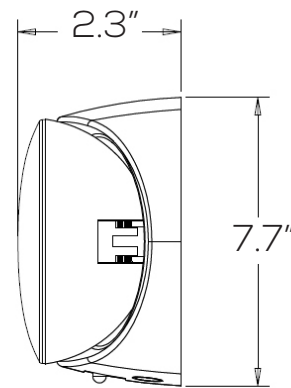

LED EMERGENCY LIGHT SERIES

SES-EM7012

Technical Specifications

Size: 10.3" L x 2.3" W x 4.1" H

Watts: 2.5W

Lumen: 182lm

Voltage: 120-277VAC (60Hz)

Dimmable: No

Dimensions

Model Numbers

SES-EM7012