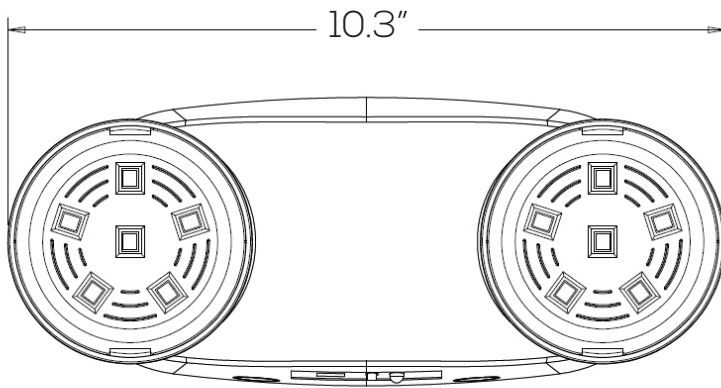

LED EMERGENCY LIGHT SERIES

SES-EM7012

Technical Specifications

Size: 10.3" L x 2.3" W x 4.1" H

Watts: 2.5W

Lumen: 182lm

Voltage: 120-277VAC (60Hz)

Dimmable: No

IP Rate: IP20

Materials: Thermoplastic ABS

Housing Color: White

Lifespan: 50,000 hours

Backup Time: ≥90 minutes

Mounting: Wall

Features

SARIN Energy is proud of its high-quality LED Emergency Light Series. This revolutionary product adopts the latest technology, replacing traditional bulbs with energy efficient LEDs. These are widely used in the lighting of homes, hotels, offices and other commercial spaces. These fixtures are suitable for a variety of emergency applications and will provide significant energy savings.

Dimensions

Model Numbers

SES-EM7012