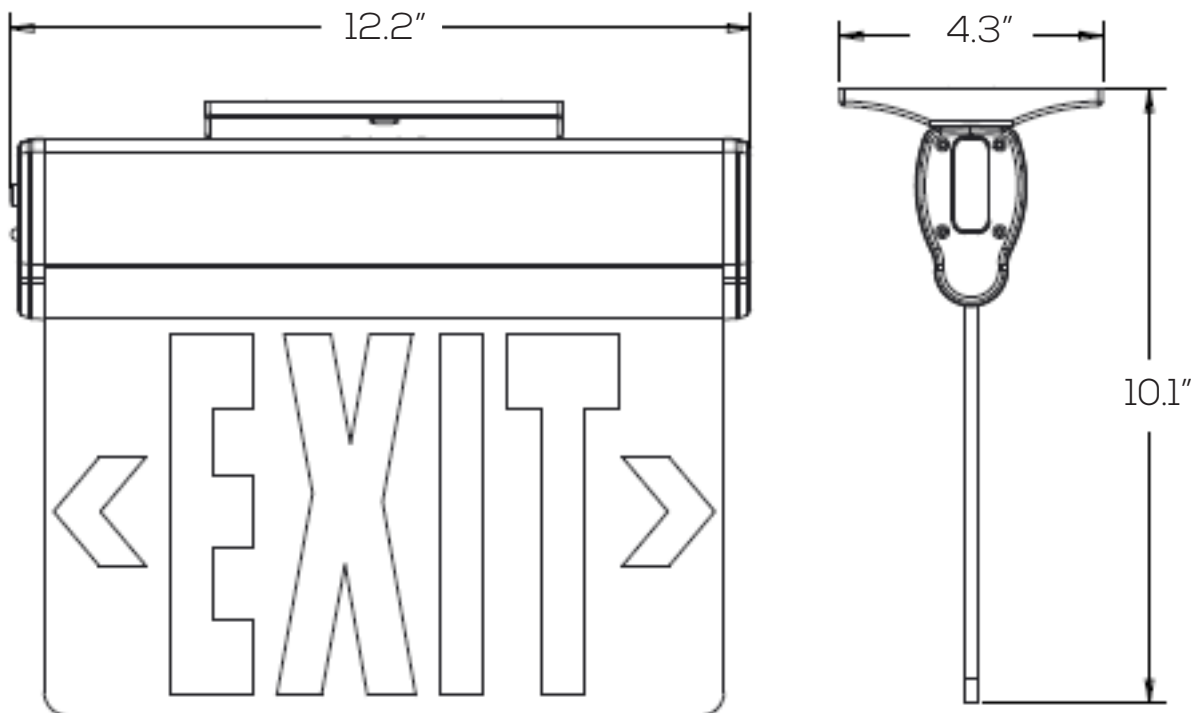

LED EXIT LIGHT SERIES

SES-EX7008RD

Technical Specifications

Size:	12.2" L x 4.3" W x 10.1" H
Watts:	2W
Voltage:	120/277VAC (60Hz)
Dimmable:	No
IP Rate:	IP20
Materials:	Thermoplastic ABS, Aluminum
Housing Color:	White
Light Color:	Red, Green
Lifespan:	50,000 hours
Backup Time:	≥90 minutes
Mounting:	Wall, Side, Ceiling
Finish:	Mirrored

Dimensions

Model Numbers

SES-EX7008RD-R

SES-EX7008RD-G