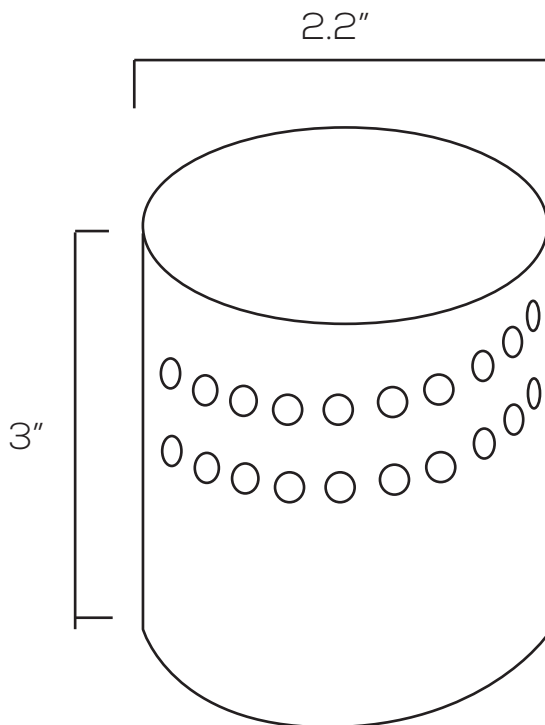

LED WALL LIGHT SERIES

SES-WL750

Technical Specifications

Size: 2.2" Ø x 3" H

Watts: 3W

Lumen: 270lm

CCT: RGB

Voltage: AC85-265V

Dimmable: No

Beam Angle: 120°

CRI: >80

PF: >0.9

IP Rate: IP44

Materials: Aluminum

Housing Color: Silver

Lifespan: 50,000 hours

Projection: 3.3' - 9.8'

Features

LED Wall Lamps add a touch of elegance to the aesthetics of any room. These lights are safe to use in damp locations that rarely have direct water contact, such as bathrooms and awnings. LED Wall Lamps are perfect for hotels, bars, clubs, homes, and offices. This series shines light through stencils in interesting patterns.

Dimensions

Model Numbers

SES-WL750-RGB-3W