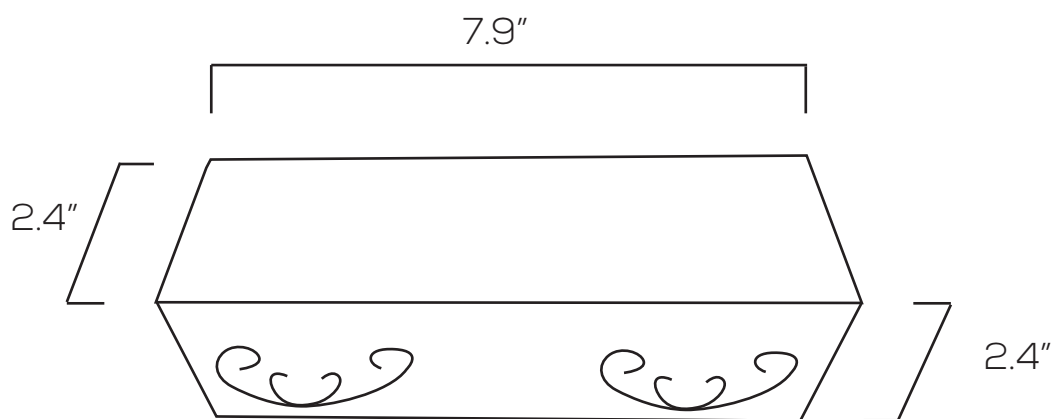

#### Technical Specifications

Size: 7.9" L x 2.4" W x 2.4" H

Watts: 6W

Lumen: 540lm

CCT: RGB, 3000K

Voltage: AC85-265V

Dimmable: No

Beam Angle: 30°

CRI: >80

PF: >0.9

IP Rate: IP44

Materials: Aluminum

Housing Color: Silver

Lifespan: 50,000 hours

Projection: 6.6' - 16.4'

## Dimensions