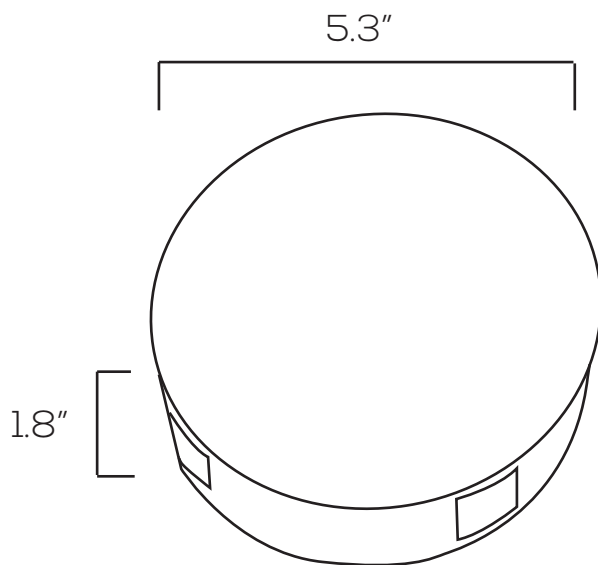

#### Technical Specifications

Size: 5.3" Ø x 1.8" H

Watts: 3W x 4

Lumen: 1080lm

CCT: RGB

Voltage: AC85-265V

Dimmable: No

Beam Angle: 25°

CRI: >80

PF: >0.9

IP Rate: IP44

Materials: Aluminum

Housing Color: Silver

Lifespan: 50,000 hours

Projection: 9.8' - 16.4'

## Dimensions