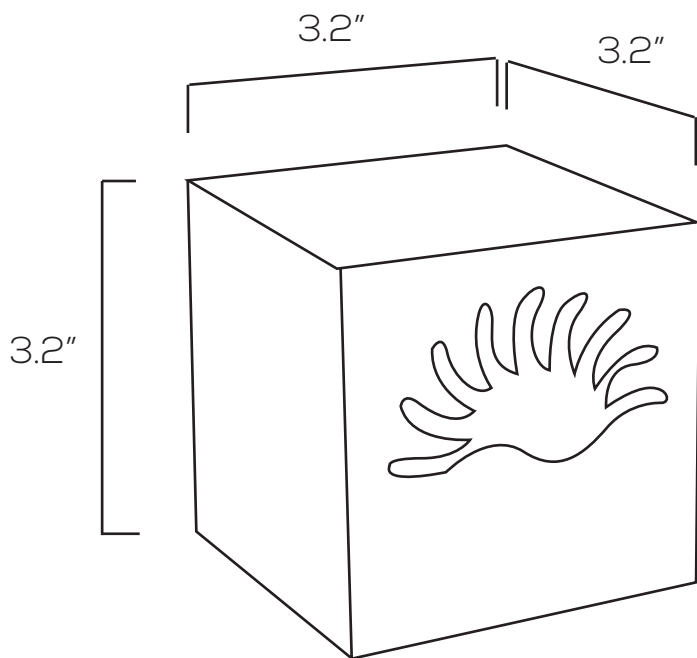

LED WALL LIGHT SERIES

SES-WL743

Technical Specifications

Size: 3.2" L x 3.2" W x 3.2" H

Watts: 3W

Lumen: 270lm

CCT: RGB

Voltage: AC85-265V

Dimmable: No

Beam Angle: 30°

CRI: >80

PF: >0.9

IP Rate: IP44

Materials: Aluminum

Housing Color: Silver

Lifespan: 50,000 hours

Projection: 3.3' - 9.8'

Features

LED Wall Lamps add a touch of elegance to the aesthetics of any room. These lights are safe to use in damp locations that rarely have direct water contact, such as bathrooms and awnings. LED Wall Lamps are perfect for hotels, bars, clubs, homes, and offices. This series shines light through stencils in interesting patterns.

Dimensions

Model Numbers

SES-WL743-RGB-3W