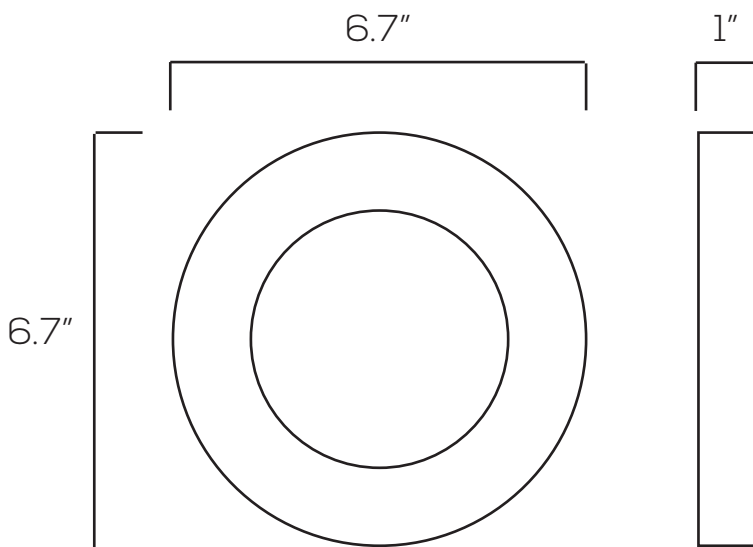

LED SLIM DOWNLIGHT SERIES

SES-SDL6

Technical Specifications

Size:	6.7" L x 6.7" W x 1" D
Watts:	18W
Lumen:	1200lm
CCT:	2700K 4000K 5000K 6000K
Voltage:	AC120V (50/60Hz)
Dimmable:	Yes
Beam Angle:	110°
CRI:	>82
PF:	0.95
IP Rate:	IP42
Materials:	Aluminum
Housing Color:	White, Nickel, Black
Lifespan:	50,000 hours

Dimensions

Model Numbers

SES-SDL6-5000-18 SES-SDL6-4000-18
SES-SDL6-6000-18 SES-SDL6-2700-18