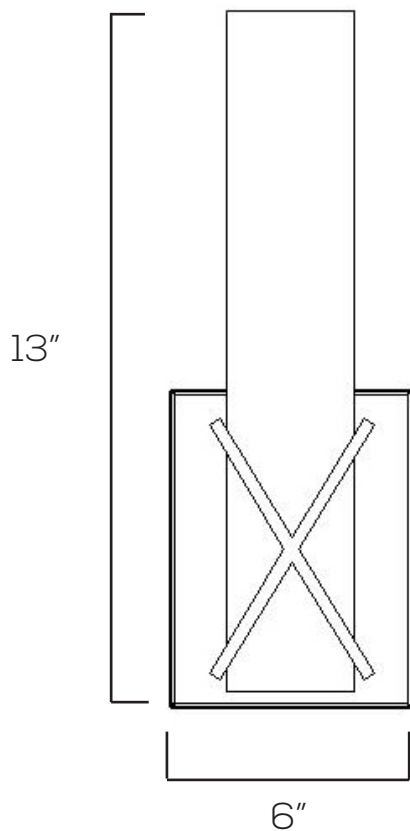

#### Technical Specifications

Size:	13" L x 6" W x 3.5" D
Watts:	14W
Lumen:	1200lm
CCT:	3000K   5000K
Voltage:	AC110-120V
Dimmable:	Yes
Beam Angle:	120°
CRI:	>90
PF:	≥0.9
IP Rate:	IP44
Materials:	Metal, Glass
Housing Color:	Chrome
Lifespan:	50,000 hours

## Dimensions