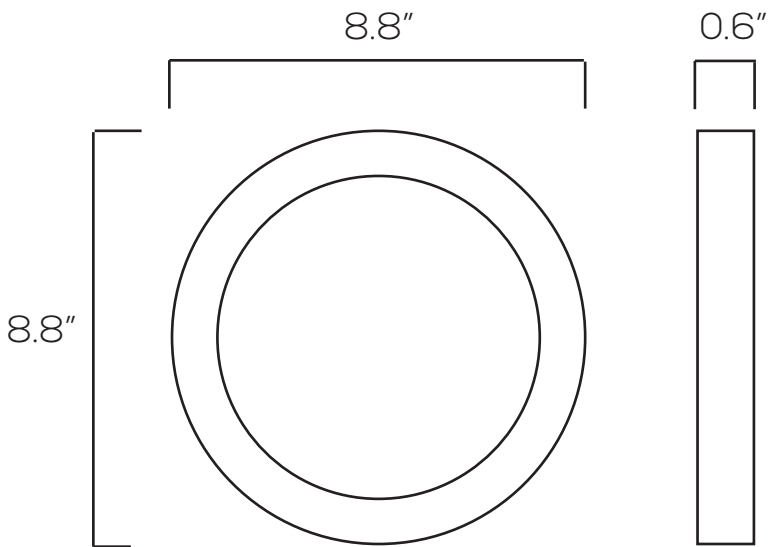

LED SLIM DOWNLIGHT SERIES

SES-SDL8

Technical Specifications

Size:	8.8" L x 8.8" W x .6" D
Watts:	25W
Lumen:	2000lm
CCT:	2700K 4000K 5000K 6000K
Voltage:	AC100-277V (50/60Hz)
Dimmable:	Yes
Beam Angle:	110°
CRI:	>82
PF:	0.95
IP Rate:	IP42
Materials:	Aluminum
Housing Color:	White, Nickel, Black
Lifespan:	50,000 hours

Dimensions

Model Numbers

SES-SDL8-5000-25

SES-SDL8-4000-25

SES-SDL8-6000-25

SES-SDL8-2700-25