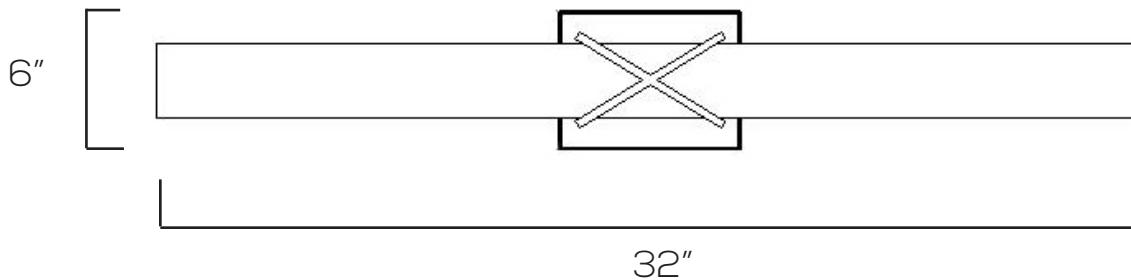

Features

LED Vanity Lights feature a quality grade appearance, no glare, and a high transmittance. These lights are intended only for indoor use and are suitable for damp locations. LED Vanity Lights are perfect for homes and hotels and appear most commonly in restrooms.

Dimensions

Model Numbers

SES-V432-40-5000

SES-V432-40-3000