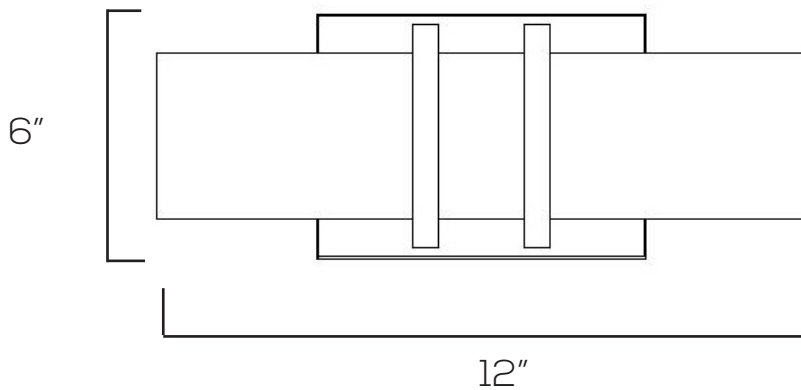

LED VANITY LIGHT SERIES

SES-V122

Technical Specifications

Size:	12" L x 6" W x 3.5" D
Watts:	14W
Lumen:	1200lm
CCT:	3000K 5000K
Voltage:	AC110-120V
Dimmable:	Yes
Beam Angle:	120°
CRI:	>90
PF:	≥0.9
IP Rate:	IP44
Materials:	Metal, Glass
Housing Color:	Chrome
Lifespan:	50,000 hours

Dimensions

Model Numbers

SES-V122-15-5000

SES-V122-15-3000