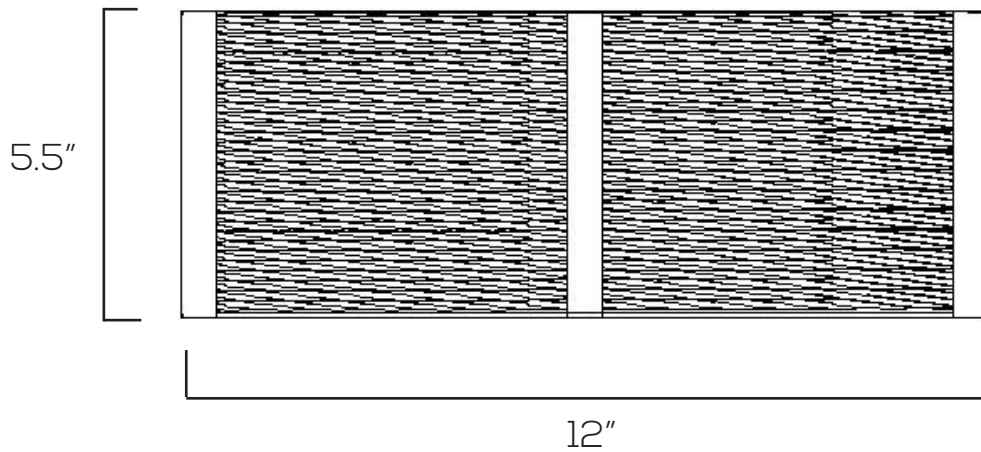

LED VANITY LIGHT SERIES

SES-V712

Technical Specifications

Size: 12" L x 5.5" W x 4" D

Watts: 14W

Lumen: 1200lm

CCT: 3000K | 5000K

Voltage: AC110-120V

Dimmable: Yes

Beam Angle: 120°

CRI: >90

PF: ≥0.9

IP Rate: IP44

Materials: Metal, Glass

Housing Color: Chrome

Lifespan: 50,000 hours

Dimensions

Model Numbers

SES-V712-10-5000

SES-V712-10-3000