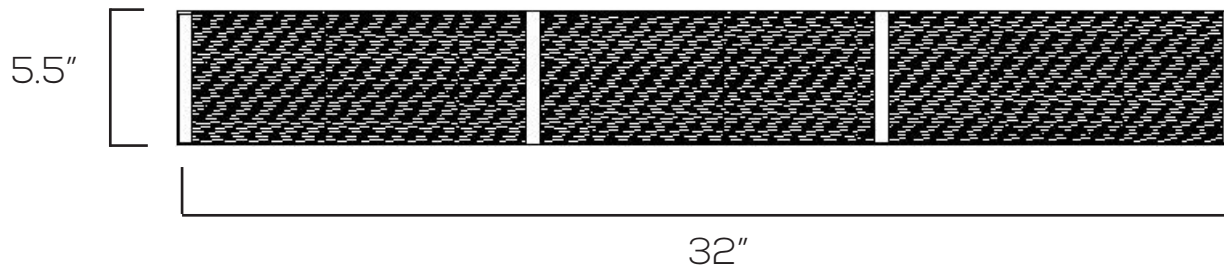

#### Technical Specifications

Size: 32" L x 5.5" W x 4" D

Watts: 41W

Lumen: 3600lm

CCT: 3000K | 5000K

Voltage: AC110-120V

Dimmable: Yes

Beam Angle: 120°

CRI: >90

PF: ≥0.9

IP Rate: IP44

Materials: Metal, Glass

Housing Color: Chrome

Lifespan: 50,000 hours

## Dimensions