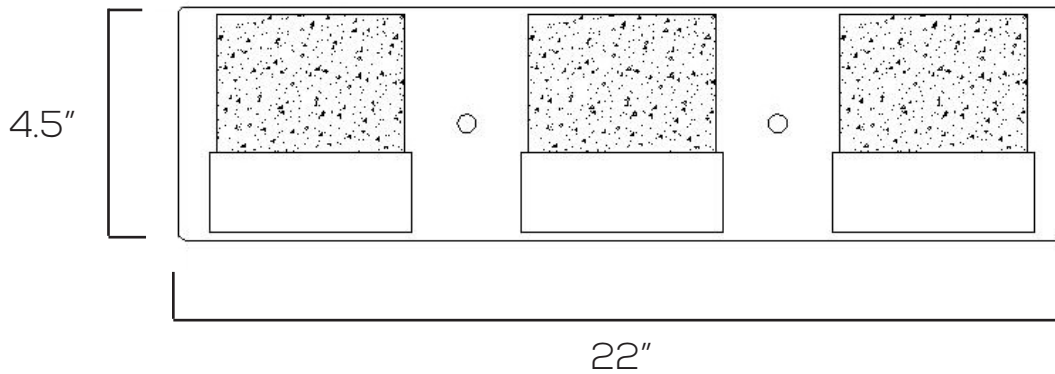

LED VANITY LIGHT SERIES

SES-V881

Technical Specifications

Size:	22" L x 4.5" W x 3.5" D
Watts:	3W x 3
Lumen:	1000lm
CCT:	3000K 5000K
Voltage:	AC110-120V
Dimmable:	Yes
Beam Angle:	120°
CRI:	>90
PF:	≥0.9
IP Rate:	IP44
Materials:	Metal, Seedy Glass
Housing Color:	Chrome
Lifespan:	50,000 hours

Features

LED Vanity Lights feature a quality grade appearance, no glare, and a high transmittance. These lights are intended only for indoor use and are suitable for damp locations. LED Vanity Lights are perfect for homes and hotels and appear most commonly in restrooms.

Dimensions

Model Numbers

SES-V881-24-5000

SES-V881-24-3000