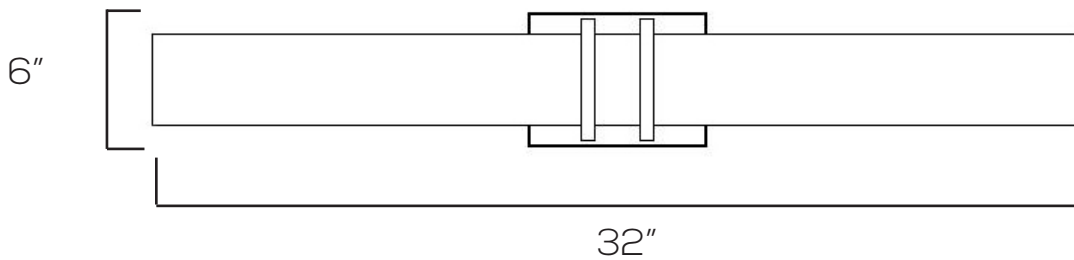

### Technical Specifications

|                |                       |
|----------------|-----------------------|
| Size:          | 32" L x 6" W x 3.5" D |
| Watts:         | 39W                   |
| Lumen:         | 3200lm                |
| CCT:           | 3000K   5000K         |
| Voltage:       | AC110-120V            |
| Dimmable:      | Yes                   |
| Beam Angle:    | 120°                  |
| CRI:           | >90                   |
| PF:            | ≥0.9                  |
| IP Rate:       | IP44                  |
| Materials:     | Metal, Glass          |
| Housing Color: | Chrome                |
| Lifespan:      | 50,000 hours          |

## Dimensions