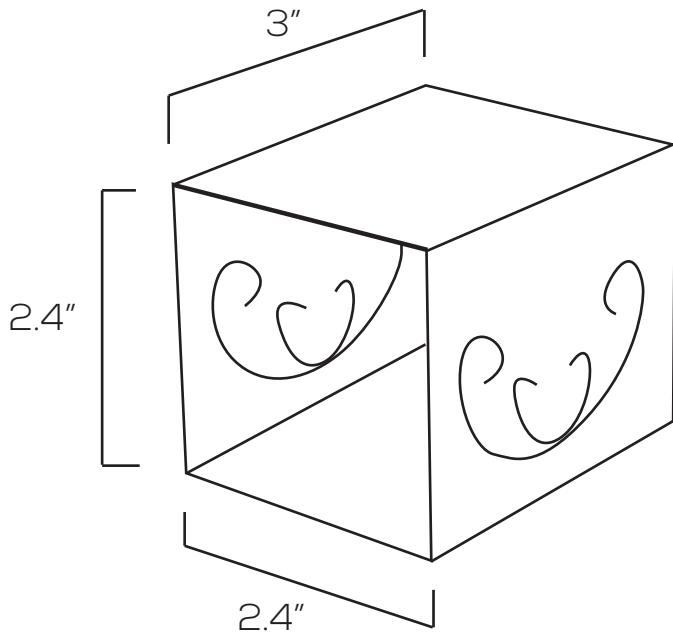

### Technical Specifications

Size: 2.4" L x 2.4" W x 3" H

Watts: 3W

Lumen: 270lm

CCT: RGB

Voltage: AC85-265V

Dimmable: No

Beam Angle: 30°

CRI: >80

PF: >0.9

IP Rate: IP44

Materials: Aluminum

Housing Color: Silver

Lifespan: 50,000 hours

Projection: 3.3' - 9.8'

## Dimensions