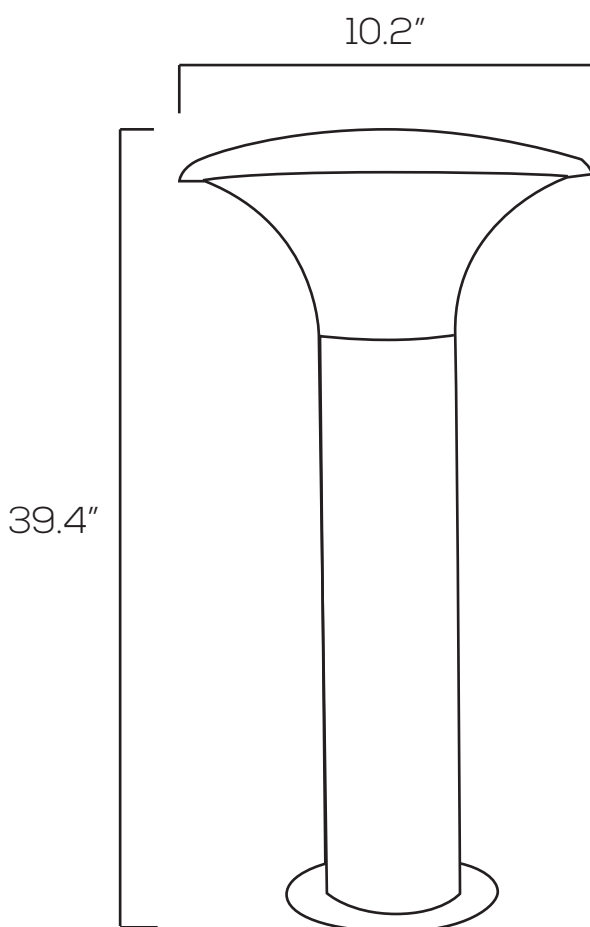

LED BOLLARD LIGHT SERIES

SES-BL-13408

Technical Specifications

Size: 10.2" L x 10.2" W x 39.4" H

Watts: 9W

Lumen: 720lm

CCT: 3000K | 5000K

Voltage: AC100-240V

Dimmable: No

CRI: >80

PF: 0.9

IP Rate: IP65

Materials: Aluminum, PC

Housing Color: Bronze

Lifespan: 30,000 hours

Features

Dimensions

Model Numbers

SES-BL-13408-3000

SES-BL-13408-5000