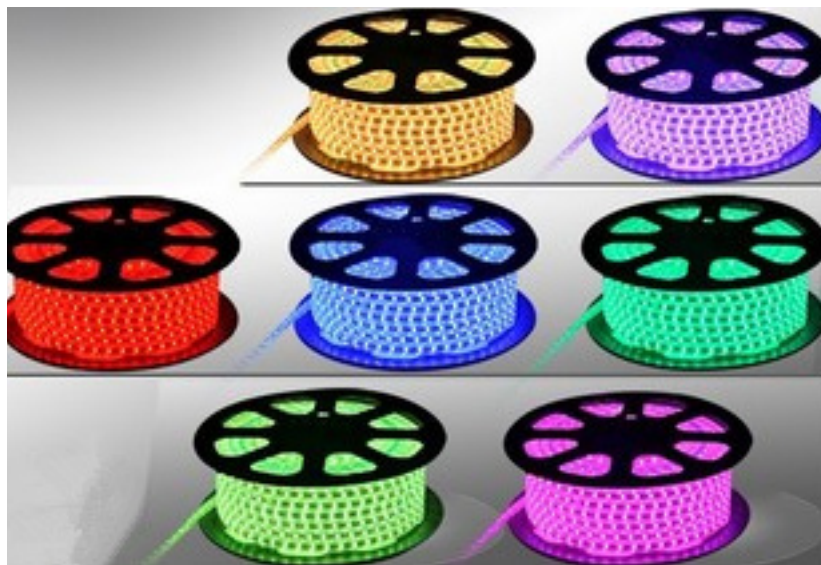

LED STRIP LIGHT SERIES

SES-S60111-5050RGB
100W | 130W | 150W

Technical Specifications

Watts: 100W | 130W | 150W

Size: 15mm wide | 50m/reel

Lumen Output: 16-18lm/LED

CCT: RGB

Voltage: 110V

Power: 14.4W/m

Beam Angle: 120°

Certifications: UL

PF: >0.92

Lifespan: 25,000 hours

Features

SARIN Energy is proud of its high-quality RGB Strip Light series. This revolutionary product adopts the latest technology, replacing traditional lighting with energy-efficient LEDs. These strip lights will provide improved ambience and elegance to any space. The RGB colors are changeable with the RGB controller and will allow you to add unique character to your space. The strip lights do not require a power supply, and can be easily installed by connecting to the power source, indoor or outdoor with 110V input.