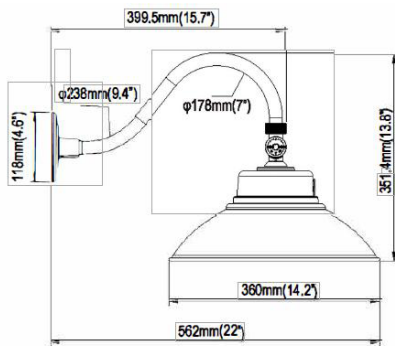

### Technical Specifications

Size: See Reverse

Watts: 25W | 42W

Lumen: 2000lm | 4000lm

CCT: 3000K | 5000K | 5700K

Voltage: 100-277V

Dimmable: No

CRI: >80

## Dimensions