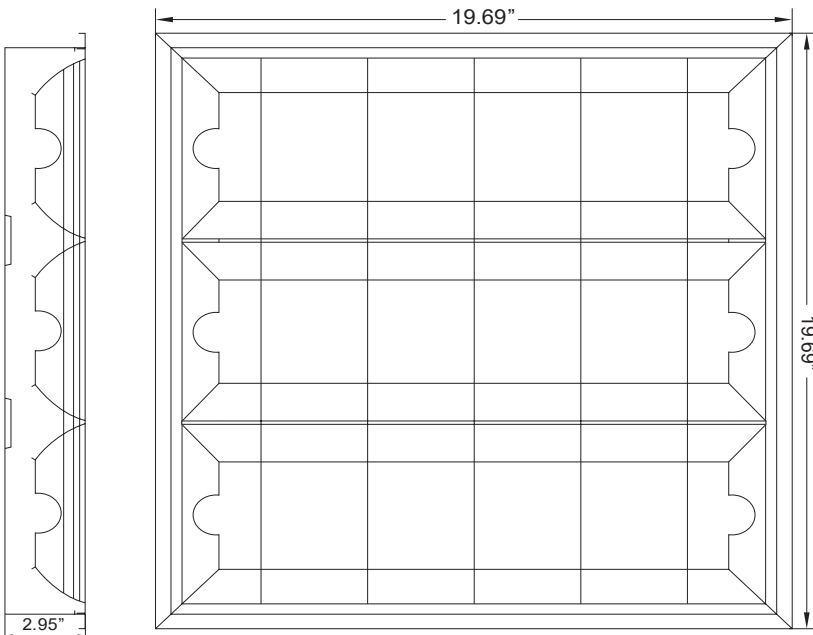

LED PARABOLIC TROFFER SERIES

SES-2FTANT
SES-4FTANT

Technical Specifications

Size:	2x2' 2x4'
Voltage:	90-277V
Materials:	I-Shaped Mirror Aluminum
Housing Color:	Chrome

Features

LED Parabolic Troffers are specially designed for LED tubes. These lights are easy to install in any lay-in ceiling grids. LED Parabolic Troffers are intended only for indoor use. They are perfect for offices, schools, hotels, and hospitals.

Dimensions

Model Numbers

SES-2FTANT

SES-4FTANT