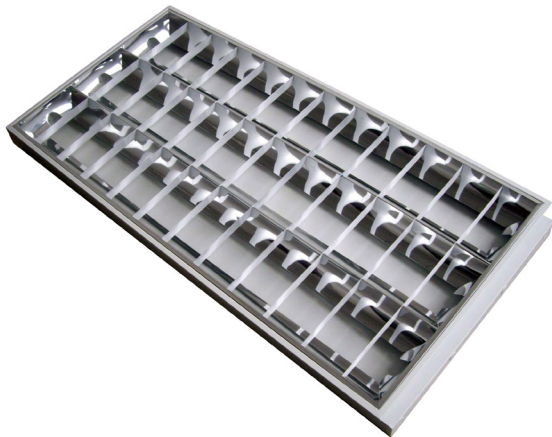

LED PARABOLIC TROFFER SERIES

SES-2FTANT
SES-4FTANT

Technical Specifications

Size:	2x2' 2x4'
Voltage:	90-277V
Materials:	I-Shaped Mirror Aluminum
Housing Color:	Chrome

Features

LED Parabolic Troffers are specially designed for LED tubes. These lights are easy to install in any lay-in ceiling grids. LED Parabolic Troffers are intended only for indoor use. They are perfect for offices, schools, hotels, and hospitals.

Dimensions

Model Numbers

SES-2FTANT

SES-4FTANT