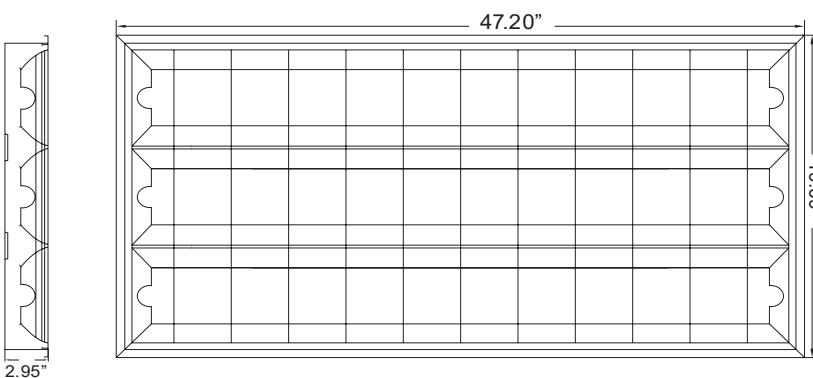

LED PARABOLIC TROFFER SERIES

SES-2FTANT
SES-4FTANT

Technical Specifications

Size:	2x2' 2x4'
Voltage:	90-277V
Materials:	I-Shaped Mirror Aluminum
Housing Color:	Chrome

Features

LED Parabolic Troffers are specially designed for LED tubes. These lights are easy to install in any lay-in ceiling grids. LED Parabolic Troffers are intended only for indoor use. They are perfect for offices, schools, hotels, and hospitals.

Dimensions

Model Numbers

SES-2FTANT

SES-4FTANT