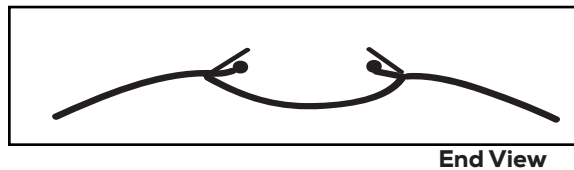

LED INDIRECT TROFFER SERIES

SES-IDFX-2X2

24W | 36W

SES-IDFX

42W | 68W

Technical Specifications

Watts:	2X2: 24W 36W 2X4: 42W 68W
Size:	See Reverse
Lumen Output:	2200lm 3400lm 3900lm 6400lm
CCT:	Warm White 3000K Natural White 4000K Cool White 5000K
Voltage:	120-277V
Beam Angle:	120°
Qualifications:	UL DLC
CRI:	>80Ra
PF:	0.9
Lifespan:	50,000 hours
Options:	Dimmable: 0-10V

Features

SARIN Energy is proud of its high-quality Indirect Troffer Light. The Troffer Indirect Light is a good solution to retrofit fluorescent tubes with advanced LED technology that includes dimming options. These fixtures are suitable for a variety of applications and will provide significant energy savings.

Dimensional Diagrams (in.)

Dimensions

Length	Width	Depth
23.7"	23.7"	2.0"

Dimensions

Length	Width	Depth
47.7"	23.7"	2.9"

Model Numbers

2x2' 24 Watt

SES-IDFX22-3000-24
SES-IDFX22-4000-24
SES-IDFX22-5000-24