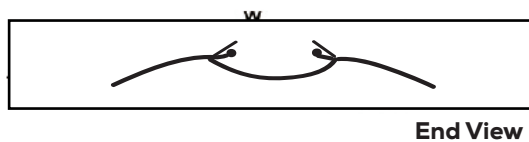

LED INDIRECT TROFFER SERIES

SES-IDFX-2X2

24W | 36W

SES-IDFX

42W | 68W

Technical Specifications

Watts:	2X2: 24W 36W 2X4: 42W 68W
Size:	See Reverse
Lumen Output:	2200lm 3400lm 3900lm 6400lm
CCT:	Warm White 3000K Natural White 4000K Cool White 5000K
Voltage:	120-277V
Beam Angle:	120°
Qualifications:	UL DLC
CRI:	>80Ra
PF:	0.9
Lifespan:	50,000 hours
Options:	Dimmable: 0-10V

Dimensional Diagrams (in.)

Dimensions

Length	Width	Depth
23.7"	23.7"	2.0"

Dimensions

Length	Width	Depth
47.7"	23.7"	2.9"

Model Numbers

2x2' 24 Watt

SES-IDFX22-3000-24
SES-IDFX22-4000-24
SES-IDFX22-5000-24