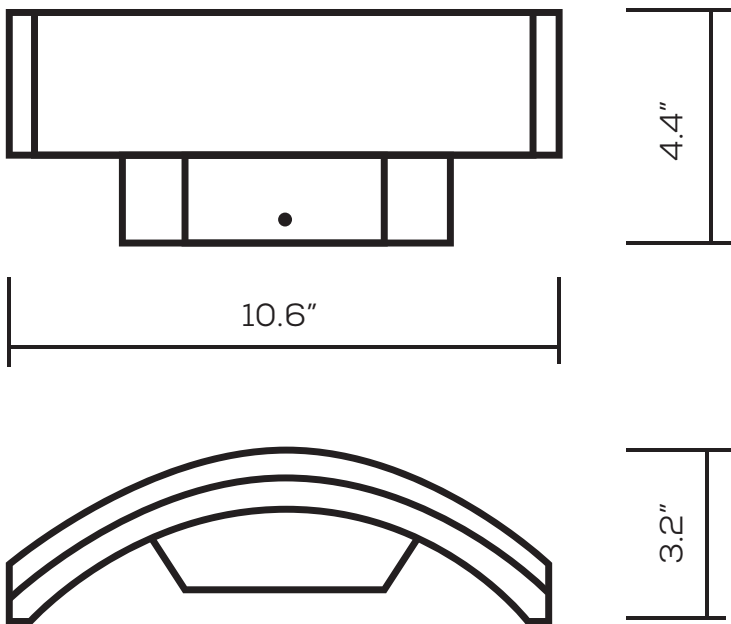

LED WALL LAMP SERIES

SES-WL1372

Technical Specifications

Size:	10.6" L x 4.4" D x 3.2" H
Watts:	7.5W
Lumen:	330lm
CCT:	3000K 4000K 5000K
Voltage:	AC110-120V (50Hz)
Dimmable:	No
Beam Angle:	110°
CRI:	>80
PF:	>0.5
IP Rate:	IP54
Materials:	Aluminum, PC
Housing Color:	Black, Dark Gray, White, Silver
Lifespan:	30,000 hours

Size Diagram

Model Numbers

SES-WL1372-3000-7.5

SES-WL1372-5000-7.5

SES-WL1372-4000-7.5