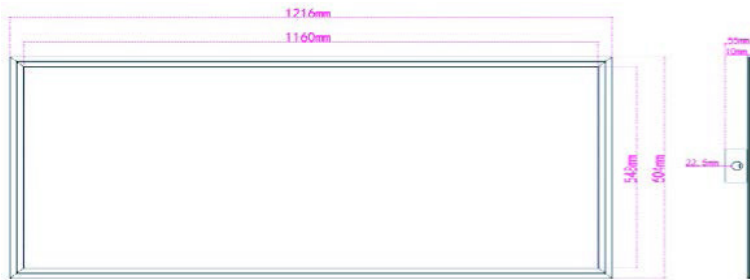

LED PANEL LIGHT SERIES

SES-P1

Technical Specifications

Size: 4' L x 1' W x 2.2" H

Watts: 40W

Lumen: 3800lm

CCT: 3000K | 4000K | 5000K

Voltage: 120-277V

Beam Angle: 140°

CRI: >80

PF: 0.95

Materials: PMMA, Aluminum

Housing Color: White

Lifespan: 50,000 hours

Features

LED Panel Lights are specially designed to install quickly and easily into T-bar ceiling grids or pendants. They are an excellent replacement for fluorescent lights and can provide an energy savings of up to 60%. LED Panel Lights are intended only for indoor use. These lights are perfect for offices, schools, places of worship, and hospitals.

Dimensions

Model Numbers

SES-P1-5000-40