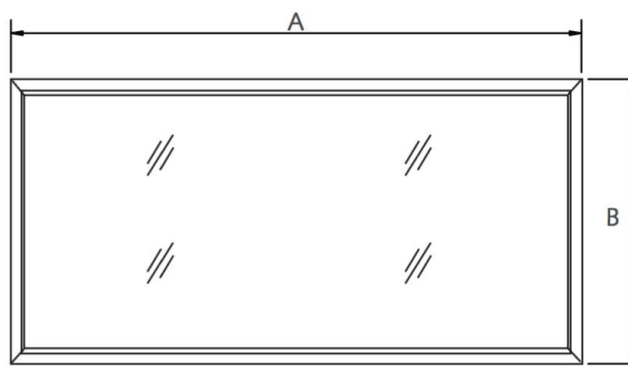

### Technical Specifications

Size: P4: 2' L x 2' W x .5" H  
P7: 2' L x 4' W x .5" H

Watts: 50W | 75W

Lumen: 5500lm | 8250lm

CCT: 3000K | 5000K | 5700K

Voltage: AC100-240V

Beam Angle: 140°

CRI: >80

## Dimensions