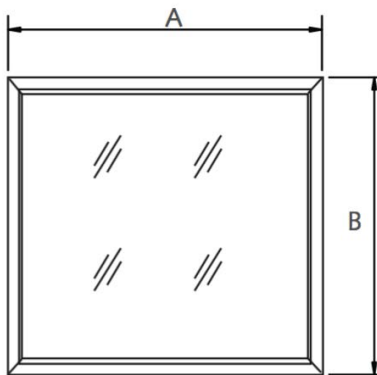

### Technical Specifications

Size: P4: 2' L x 2' W x .5" H  
P7: 2' L x 4' W x .5" H

Watts: 50W | 75W

Lumen: 5500lm | 8250lm

CCT: 3000K | 5000K | 5700K

Voltage: AC100-240V

Beam Angle: 140°

CRI: >80

## Dimensions