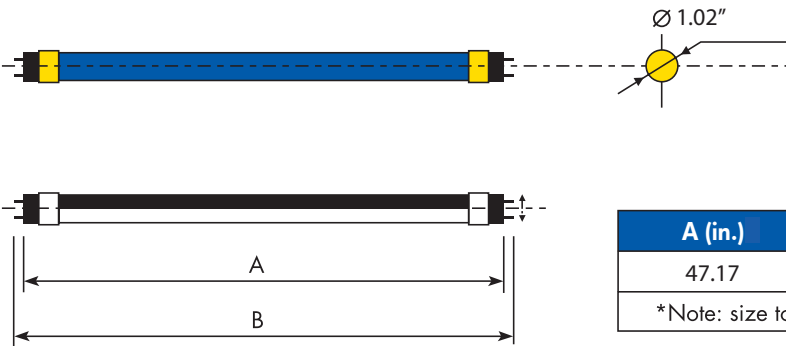

LED T5 TUBE SERIES

SES-2Y-T5
15W

Technical Specifications

Watts:	18W
Size:	See Reverse
Lumen Output:	1650lm
CCT:	Cool White 6000K
Voltage:	AC100-277V
Beam Angle:	120°
Certifications:	UL DLC
CRI:	>80Ra
PF:	0.9
Lifespan:	50,000 hours
Driver:	External Only

Features

SARIN Energy is proud to offer its high-quality UL rated LED T5 Tube Lamps. This product adopts the latest LED technology with high lumen efficiency combined with specially designed integrated driver as well as external driver options. The T5 lamp provides an easy install solution with large energy savings of up to 60% while using existing T5 fixtures. SARIN LED T5 lamp eliminates the need for ballast saving maintenance cost. SARIN LED T5 lamps light provide a perfect LED solution to your T5 florescent tubes with long-life span of 50,000 hours.

Dimensional Diagrams (in.)

Chromaticity Diagram-Sphere Spectroradiometer Method

Nominal CCT Quadrangles-Sphere Spectroradiometer Method

Model Numbers

SES-2Y-T5-18-External Drive