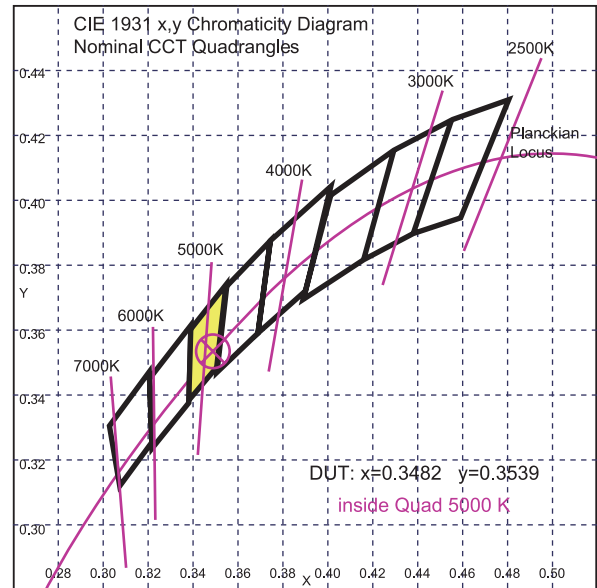

LED T5 TUBE SERIES

SES-2Y-T5
15W

Technical Specifications

Watts:	18W
Size:	See Reverse
Lumen Output:	1650lm
CCT:	Cool White 6000K
Voltage:	AC100-277V
Beam Angle:	120°
Certifications:	UL DLC
CRI:	>80Ra
PF:	0.9
Lifespan:	50,000 hours
Driver:	External Only

Features

SARIN Energy is proud to offer its high-quality UL rated LED T5 Tube Lamps. This product adopts the latest LED technology with high lumen efficiency combined with specially designed integrated driver as well as external driver options. The T5 lamp provides an easy install solution with large energy savings of up to 60% while using existing T5 fixtures. SARIN LED T5 lamp eliminates the need for ballast saving maintenance cost. SARIN LED T5 lamps light provide a perfect LED solution to your T5 florescent tubes with long-life span of 50,000 hours.

Dimensional Diagrams (in.)

Chromaticity Diagram-Sphere Spectroradiometer Method

Nominal CCT Quadrangles-Sphere Spectroradiometer Method

Model Numbers

SES-2Y-T5-18-External Drive