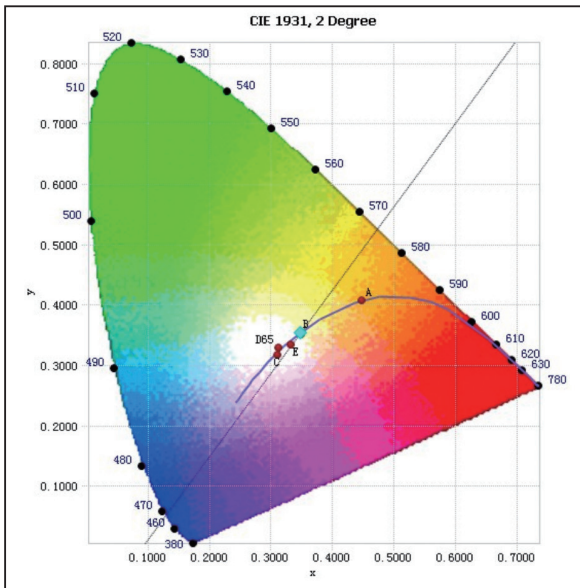

LED T5 TUBE SERIES

SES-2Y-T5
15W

Technical Specifications

Watts:	18W
Size:	See Reverse
Lumen Output:	1650lm
CCT:	Cool White 6000K
Voltage:	AC100-277V
Beam Angle:	120°
Certifications:	UL DLC
CRI:	>80Ra
PF:	0.9
Lifespan:	50,000 hours
Driver:	External Only

Features

SARIN Energy is proud to offer its high-quality UL rated LED T5 Tube Lamps. This product adopts the latest LED technology with high lumen efficiency combined with specially designed integrated driver as well as external driver options. The T5 lamp provides an easy install solution with large energy savings of up to 60% while using existing T5 fixtures. SARIN LED T5 lamp eliminates the need for ballast saving maintenance cost. SARIN LED T5 lamps light provide a perfect LED solution to your T5 florescent tubes with long-life span of 50,000 hours.

Dimensional Diagrams (in.)

Chromaticity Diagram-Sphere Spectroradiometer Method

Nominal CCT Quadrangles-Sphere Spectroradiometer Method

Model Numbers

SES-2Y-T5-18-External Drive